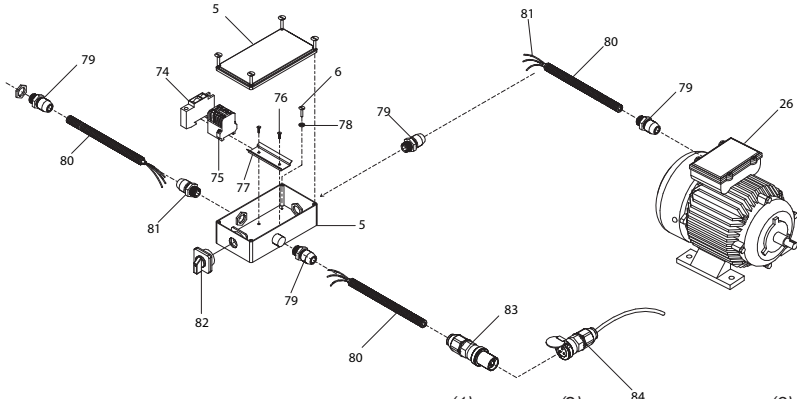

Pro 600X - Electric

ITEM⁽¹⁾ NUMBER	PART⁽²⁾ NUMBER	DESCRIPTION⁽³⁾	QTY⁽⁴⁾	ITEM⁽¹⁾ NUMBER	PART⁽²⁾ NUMBER	DESCRIPTION⁽³⁾	QTY⁽⁴⁾
1	945/99545	Handle	2	45	945/99538	Flat Head Screw	1
2	945/99553	Electric Stop Handle	1	46	4/3801	Gearbox Washer	1
3	945/99554	Steering Rubber	1	47	945/99585	Key	1
4	945/99555	Steering Upper Part	1	48	945/99511	Yoke Shaft	1
5	945/99556	Electric Box	1	49	945/99552	Circlip	2
6	945/99557	Screw	4	50	945/99586	Nut	2
7	945/99558	Hook	2	51	945/99513	Thrust Bearing Plate	1
8	945/99559	Steering Bottom Part	1	52	945/99587	Retaining Ring	1
9	945/99501	Blade Adjustment Wheel	1	53	53/0034	Bearing	1
10	53/0033	Bearing	1	54	53/0036	Bearing	1
11	945/99502	Bushing	1	55	945/99514	Aluminium Circle	1
12	945/99560	Hexagonal Bolt	1	56	945/99544	V-belt	1
13	945/99503	Blade Adjustment Shaft	1	57	945/99515	Gearbox Shaft	1
14	945/99561	Bakelite	1	58	945/99588	Retaining Ring	1
15	945/99562	Adjustment Pin	1	59	945/99516	Pressue Plate	1
16	945/99563	Bolt	1	60	945/99521	Spider Plate	1
17	945/99564	Locknut	5	61	945/99589	Spider Screw	4
18	945/99506	Extension Shaft	1	62	945/99517	Circle Plate	1
19	945/99509	Blade Adjustment Yoke	1	63	4/1012	Retaining Washer Spider	1
20	945/99508	Screw	1	64	945/99520	Lift Lever	4
21	945/99565	Cotter Pin	1	65	945/99539	Cup Square Bolt	4
22	945/99510	Yoke	1	66	945/99590	Check Nut	8
23	945/99566	Bolt	5	67	7/10028	Lift Lever Bolt	4
24	945/99567	Washer	6	68	945/99519	Blade Shaft	4
25	945/99512	Gearbox	1	69	7/6043	Bolt	8
26	945/99568	Electric Motor	1	70	4/1611	Special Bolt	4
27	945/99569	Key	1	71	945/99518	Blade Set	4
28	945/99570	Washer Spring	9	72	945/99591	Spider Complete	1
29	945/99571	Washer	4	73	945/00200	600 Disc	1
30	945/99572	Engine Plate	1	74	945/99592	16 Amp Automat	1
31	945/99573	Bolt	5	75	945/99593	Contactor 220w	1
32	945/99574	Belt Guard	1	76	945/99594	Screw	2
33	945/99575	Bolt	2	77	945/99595	Contactor Rail	1
34	945/99576	Washer Spring	3	78	945/99596	Washer	4
35	945/99577	Locknut	2	79	945/99597	Cable Housing	5
36	945/99578	Pulley	1	80	945/99598	M14 Hose	3
37	945/99579	Ring	1	81	945/99599	Cable	9
38	07.0.106	Flat Head Screw	5	82	945/99600	On / Of Switch	1
39	945/99543	Gearbox Pulley	1	83	945/99601	Connector	1
40	945/99580	Special Bolt	2	84	945/99602	Appliance Inlet With Flange	1
41	945/99581	V-belt	1	85	945/99636	Key (8 x 7 x 100)	1
42	945/99582	Belt Guard	1	86	945/99569	Key (6 x 6 x 40)	1
43	945/99583	Bolt	6	87	945/99585	Key (8 x 7 x 35)	1
44	945/99584	Washer Spring	4				

⁽¹⁾ Item Number / numéro sur le schéma / número de la ilustración / número da ilustração / afbeeldingsnummer / tegningsnummeret / Teil-Nummer / numero dell'illustrazione

⁽²⁾ Part Number / Numéro de référence de la pièce / número de pieza / número da parte / stuknummer / Styknummer / Nummer auf der Abbildung / numero di parte

⁽³⁾ Description / Désignation / Descripción / Descrição / Omschrijving / Beskrivelse / Bezeichnung / Descrizione

⁽⁴⁾ Quantity / Quantité / Cantidad / Quantidade / Hoeveelheid / Mengen / Mængde / Quantità