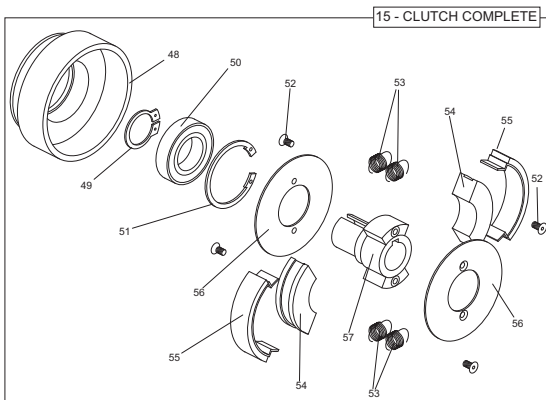

# Pro 600X - Petrol

ITEM <sup>(1)</sup> NUMBER	PART <sup>(2)</sup> NUMBER	DESCRIPTION <sup>(3)</sup>	QTY <sup>(4)</sup>	ITEM <sup>(1)</sup> NUMBER	PART <sup>(2)</sup> NUMBER	DESCRIPTION <sup>(3)</sup>	QTY <sup>(4)</sup>
1	20/0038	Engine - GX 120	1	46	945/99542	Screw M10X20 H.B.C	1
	20/0056	Engine - EX13	1	47	945/99522	Backplate	1
2	945/99500	Steering Arm	2	48	945/99524	Coupling Cover	1
3	945/99545	Handle Grip	1	49	945/99525	Circlip	1
4	945/99537	Gas Throttle Lever	1	50	53/0030	Bearing (6006 ZZ)	1
5	945/99533	Stop Switch	1	51	945/99527	Circlip	1
6	945/99534	Stop Switch Arm	1	52	945/99542	Screw M5x10 H.b.c.i	4
7	945/99536	Stop Switch Pin	1	53	945/99528	Clutch Springs	4
8	945/99501	Blade Adjustment Wheel	1	54	945/99529	Shoe Parts	2
9	53/0033	Bearing (T77)	1	55	945/99530	Clutch Shoes	2
10	945/99502	Housing	1	56	945/99531	Cover	2
11	945/99503	Adjustment Shaft	1	57	945/99532	Clamping Bush	1
12	945/99504	Steering Arm Pin	1	58	8/8001	M8 Nyloc Nut	4
13	945/00100	Engine Plate	1	59	4/8006	M8 Flat Washer	2
14	945/99506	Extension Shaft	1	60	900/10200	P Clip	2
15	945/99523	Clutch	1	61	945/99551	Clutch Spacer	1
16	21/0167	V-Belt 12.5 x 700	1	62	05.3.062	5/16" Repair Washer	1
17	945/99507	Belt Cover	1	63	4/8003	M8 Spring Washer	1
18	945/99508	Yoke Pin	1	64	02.3.020	5/16 X 1" Bolt	1
19	945/99509	Blade Adjustment Yoke	1	65	02.0.012	M6 X 16 Bolt	4
20	945/99510	Yoke Arm	1	66	4/6005	M6 Spring Washer	4
21	945/99511	Yoke Shaft	1	67	05.3.066	M6 Flat Repair Washer	4
22	945/99552	Circlip	2	68	7/5162	5/16 X 3/4" Bolt	4
23	945/99543	Pulley	1	69	800/23809	Belle Logo Decal	1
24	945/99538	Screw M10 x 20	1	70	19.0.373	4 In 1 Safety Decal	1
25	4/3801	Washer	1	71	840/01910	Noise Level Decal	1
26	945/99512	Gearbox	1	72	19.0.230	Safety Warning Decal	1
27	945/99513	Pressure Plate	1	73	800/99986	Lifting Eye Decal	1
28	53/0036	Bearing (51107)	1	75	800/99973	Pro 600X Decal	1
29	53/0035	Bearing (NKJ 40 x 20)	1	76	21/0243	Cable Holder Kit	1
30	53/0034	Bearing (61808)	1	77	945/00200	Trowel Pan 600	1
31	945/99514	Aluminium Ring	1	78	945/99554	Steering Rubber	1
32	945/99544	V-Belt	1	79	945/99561	Bakelite	1
33	945/99515	Main Shaft	1	80	945/99562	Adjustment Pin	1
34	945/99516	Pressure Cap	1	81	945/99566	Bolt	5
35	945/99517	Circle Plate	1	82	945/99567	Washer	6
36	945/99539	Screw M10 x 30 S.B.C	1	83	945/99565	Cotter Pin	1
37	7/10028	Screw M10 X 20 O.C	4	84	945/99587	Retaining Ring	1
38	02.0.019	Screw M6 x 40	8	85	945/99588	Retaining Ring	1
39	4/1611	Washer	4	86	945/99589	Spider Screw	4
40	07.0.106	Screw M8 X 20 H.B.C	4	87	945/99590	Check Nut	8
41	945/99518	Blade Set	4	88	945/99603	Throttle Cable	1
42	945/99519	Blade Arm	4	89	945/99604	Deadman's Handle Complete	1
43	945/99520	Lift Lever	4	90	945/99636	Key (8 x 7 x 100)	1
44	945/99521	Spider Plate	1	91	945/99569	Key (6 x 6 x 40)	1
45	4/1012	Washer	1	92	945/99585	Key (8 x 7 x 35)	1