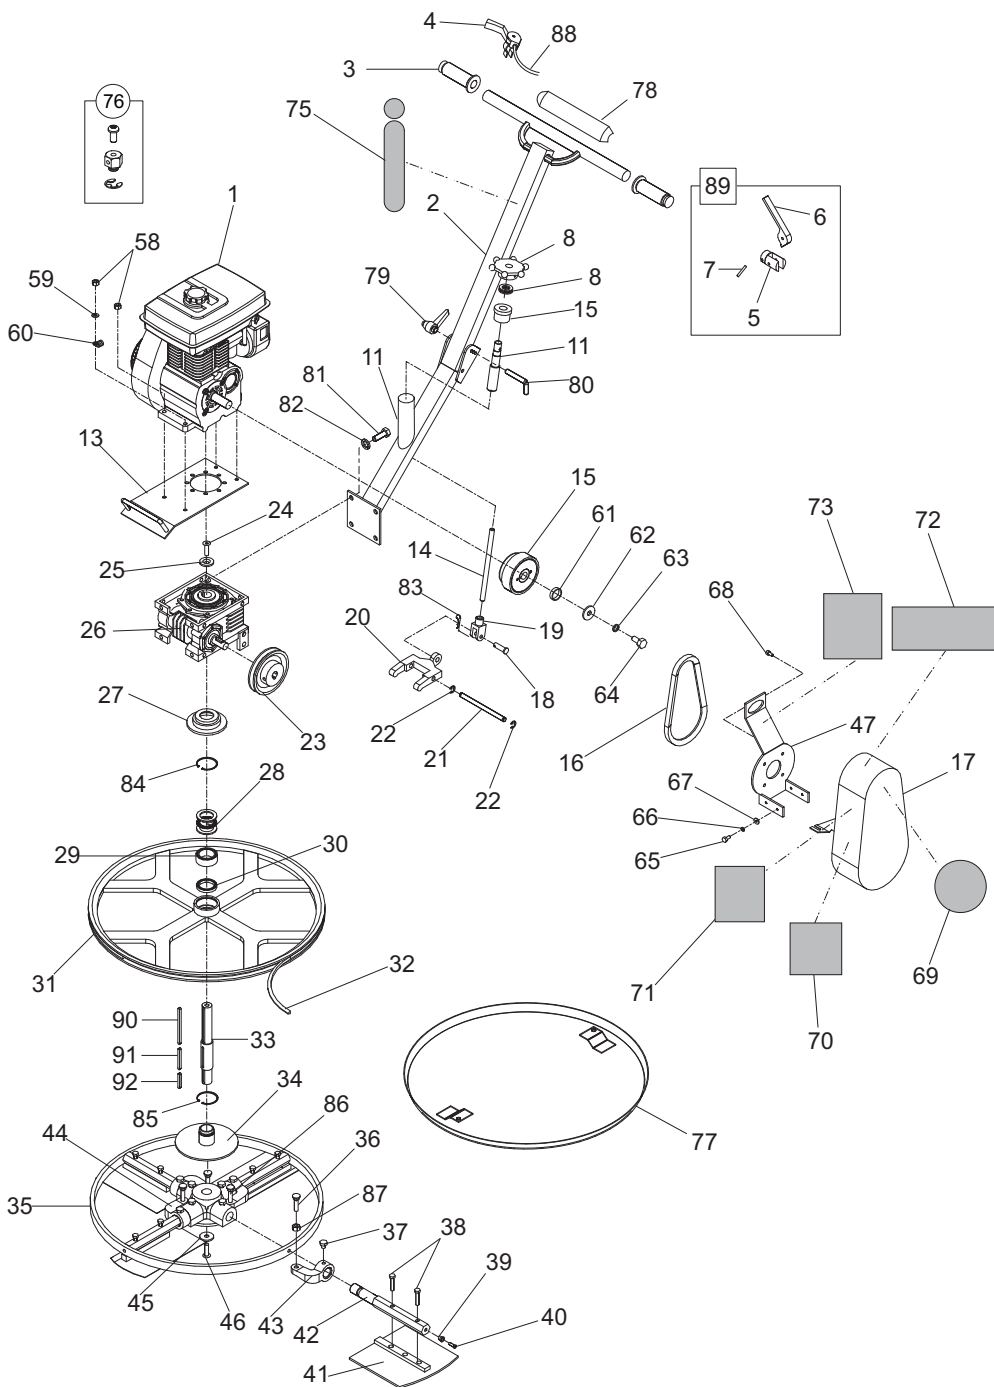

# Pro 600X - Petrol

ITEM <sup>(1)</sup> NUMBER	PART <sup>(2)</sup> NUMBER	DESCRIPTION <sup>(3)</sup>	QTY <sup>(4)</sup>	ITEM <sup>(1)</sup> NUMBER	PART <sup>(2)</sup> NUMBER	DESCRIPTION <sup>(3)</sup>	QTY <sup>(4)</sup>
1	20/0038	Engine - GX 120	1	46	945/99542	Screw M10X20 H.B.C	1
	20/0056	Engine - EX13	1	47	945/99522	Backplate	1
2	945/99500	Steering Arm	2	48	945/99524	Coupling Cover	1
3	945/99545	Handle Grip	1	49	945/99525	Circlip	1
4	945/99537	Gas Throttle Lever	1	50	53/0030	Bearing (6006 ZZ)	1
5	945/99533	Stop Switch	1	51	945/99527	Circlip	1
6	945/99534	Stop Switch Arm	1	52	945/99542	Screw M5x10 H.b.c.i	4
7	945/99536	Stop Switch Pin	1	53	945/99528	Clutch Springs	4
8	945/99501	Blade Adjustment Wheel	1	54	945/99529	Shoe Parts	2
9	53/0033	Bearing (T77)	1	55	945/99530	Clutch Shoes	2
10	945/99502	Housing	1	56	945/99531	Cover	2
11	945/99503	Adjustment Shaft	1	57	945/99532	Clamping Bush	1
12	945/99504	Steering Arm Pin	1	58	8/8001	M8 Nyloc Nut	4
13	945/00100	Engine Plate	1	59	4/8006	M8 Flat Washer	2
14	945/99506	Extension Shaft	1	60	900/10200	P Clip	2
15	945/99523	Clutch	1	61	945/99551	Clutch Spacer	1
16	21/0167	V-Belt 12.5 x 700	1	62	05.3.062	5/16" Repair Washer	1
17	945/99507	Belt Cover	1	63	4/8003	M8 Spring Washer	1
18	945/99508	Yoke Pin	1	64	02.3.020	5/16 X 1" Bolt	1
19	945/99509	Blade Adjustment Yoke	1	65	02.0.012	M6 X 16 Bolt	4
20	945/99510	Yoke Arm	1	66	4/6005	M6 Spring Washer	4
21	945/99511	Yoke Shaft	1	67	05.3.066	M6 Flat Repair Washer	4
22	945/99552	Circlip	2	68	7/5162	5/16 X 3/4" Bolt	4
23	945/99543	Pulley	1	69	800/23809	Belle Logo Decal	1
24	945/99538	Screw M10 x 20	1	70	19.0.373	4 In 1 Safety Decal	1
25	4/3801	Washer	1	71	840/01910	Noise Level Decal	1
26	945/99512	Gearbox	1	72	19.0.230	Safety Warning Decal	1
27	945/99513	Pressure Plate	1	73	800/99986	Lifting Eye Decal	1
28	53/0036	Bearing (51107)	1	75	800/99973	Pro 600X Decal	1
29	53/0035	Bearing (NKJ 40 x 20)	1	76	21/0243	Cable Holder Kit	1
30	53/0034	Bearing (61808)	1	77	945/00200	Trowel Pan 600	1
31	945/99514	Aluminium Ring	1	78	945/99554	Steering Rubber	1
32	945/99544	V-Belt	1	79	945/99561	Bakelite	1
33	945/99515	Main Shaft	1	80	945/99562	Adjustment Pin	1
34	945/99516	Pressure Cap	1	81	945/99566	Bolt	5
35	945/99517	Circle Plate	1	82	945/99567	Washer	6
36	945/99539	Screw M10 x 30 S.B.C	1	83	945/99565	Cotter Pin	1
37	7/10028	Screw M10 X 20 O.C	4	84	945/99587	Retaining Ring	1
38	02.0.019	Screw M6 x 40	8	85	945/99588	Retaining Ring	1
39	4/1611	Washer	4	86	945/99589	Spider Screw	4
40	07.0.106	Screw M8 X 20 H.B.C	4	87	945/99590	Check Nut	8
41	945/99518	Blade Set	4	88	945/99603	Throttle Cable	1
42	945/99519	Blade Arm	4	89	945/99604	Deadman's Handle Complete	1
43	945/99520	Lift Lever	4	90	945/99636	Key (8 x 7 x 100)	1
44	945/99521	Spider Plate	1	91	945/99569	Key (6 x 6 x 40)	1
45	4/1012	Washer	1	92	945/99585	Key (8 x 7 x 35)	1