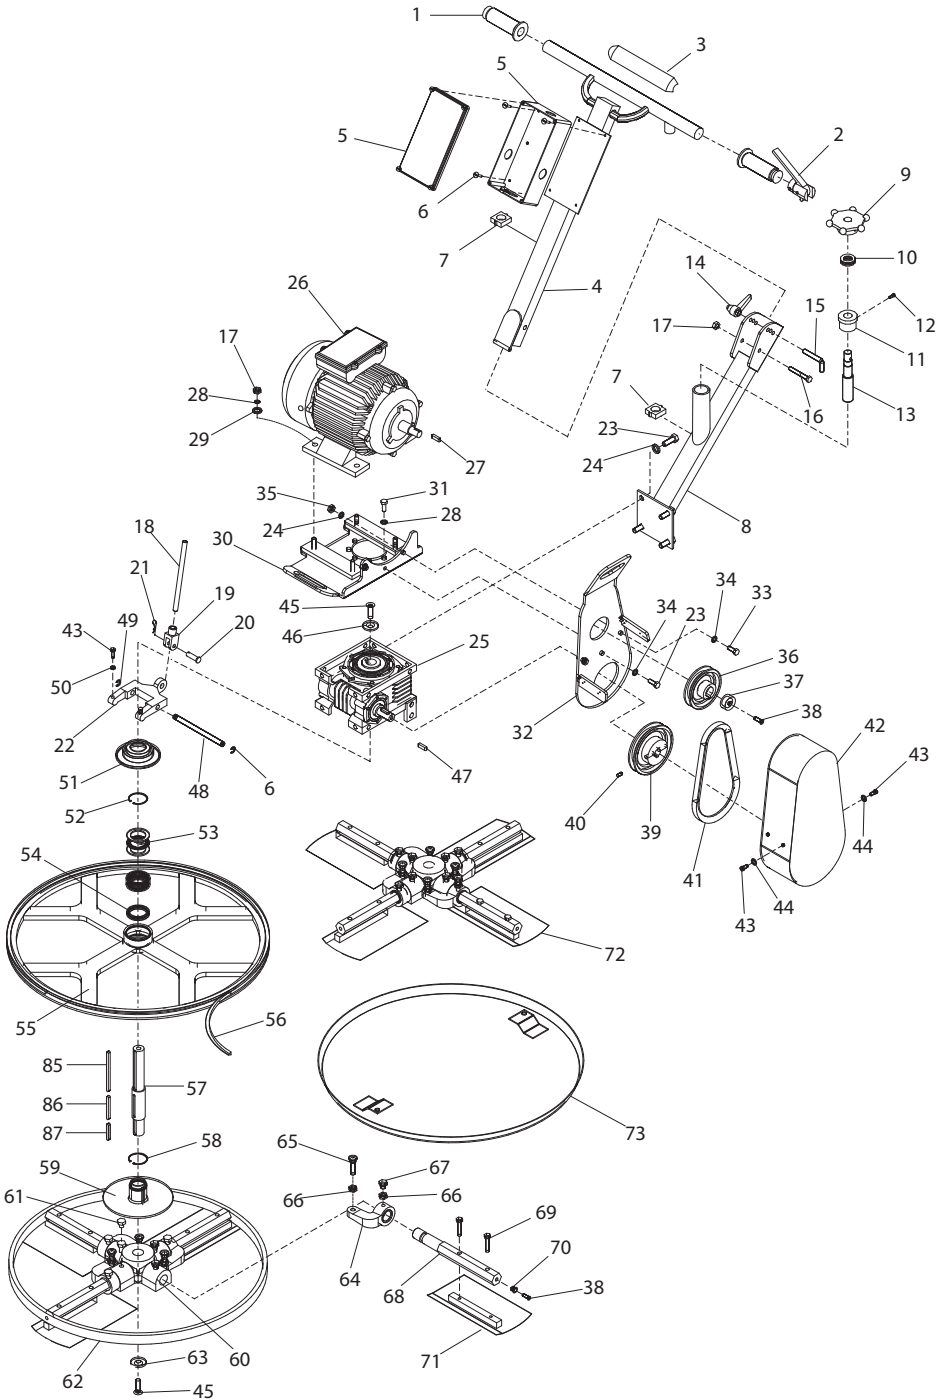

Pro 600X - Electric