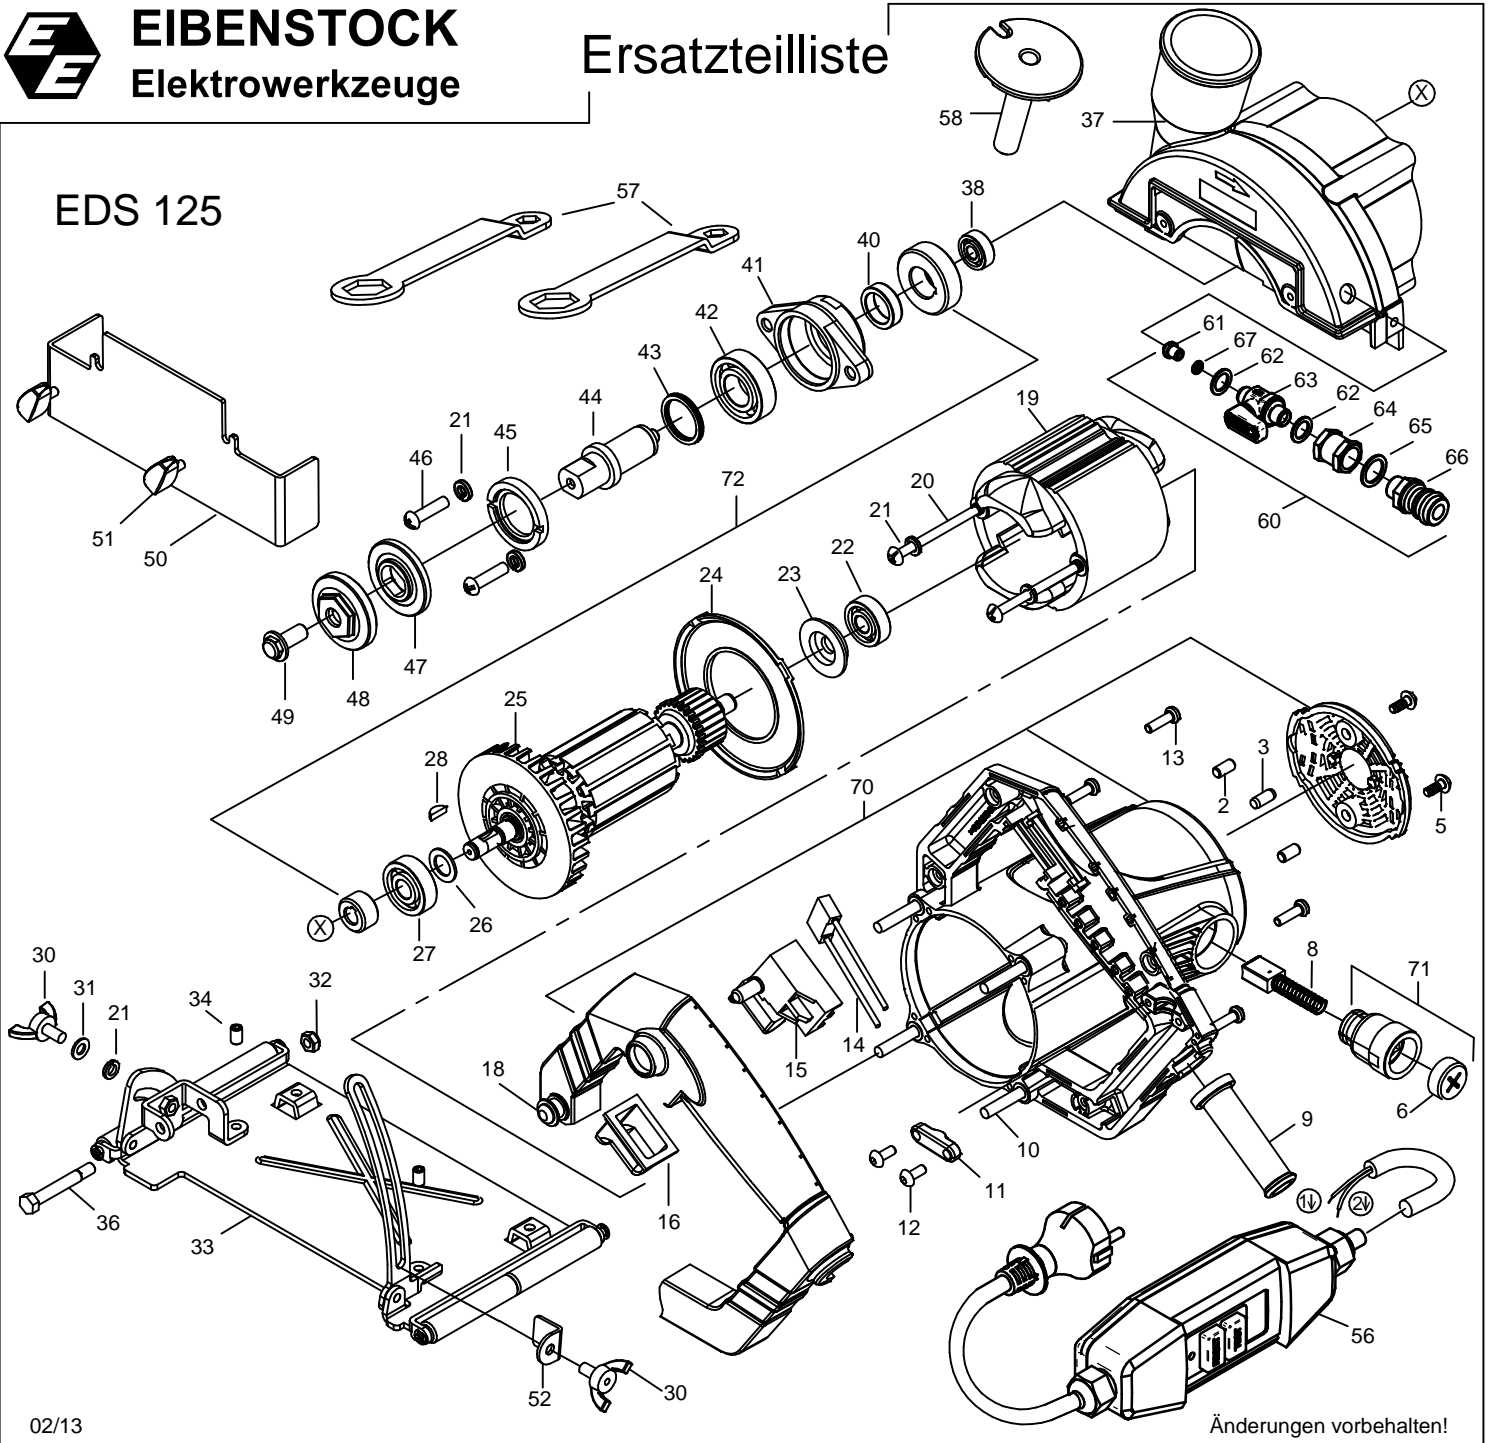

EIBENSTOCK
Elektrowerkzeuge

Ersatzteilliste

EDS 125

0660V000

EDS 125 - 230V

Version: 01

Dated: 19.12.2022

Pos.	Description	Item No.	pc.
2	Threaded pin M5x10	80200783	2
3	Plug	6660W003	1
5	Screw 4,8x10	6660W005	2
6	Cap screw	6660W006	2
8	Carbon brush	6660W008	2
9	Cable grommet	6660W009	1
10	Screw M5x45	80201231	4
11	Wire locking flange	6660W011	1
12	Screw 4,2x13	80201270	2
13	Screw 4,2x16	80201271	4
14	Capacitor	6660W014	1
15	Switch	6660W015	1
16	Dust cap	6660W016	1
18	Locking knob cap	6660W018	1
19	Stator, compl. 230V	6660W019	1
20	Screw 4,8x70	80201286	2
21	Spring lock washer 5	80201302	5
22	Grooved ball bearing 608 2Z	80410011	1
23	Insulation washer	6660W023	1
24	Air guiding ring	6660W024	1
25	Rotor, compl. 230V	6660W025	1
26	Disc	6660W026	1
27	Grooved ball bearing 629 2RZ	6660W027	1
28	Woodruff key	6660W028	2
30	Wing screw M5	6660W030	2
31	Washer 5,3	80201374	1
32	Nut M5	80201357	1
33	Base plate	6660W033	1
34	Threaded pin M5x8	80200776	1
35	Plug	6660W035	1
36	Fitting screw M5x37	6660W036	1
37	Gearbox housing	6660W037	1
38	Grooved ball bearing 606 2Z	6660W038	1
40	Spacer	6660W040	1
41	Gearbox cover	6660W041	1
42	Grooved ball bearing 6002 2RSL	80410038	1
43	O-ring	6660W043	1
44	Spindle	6660W044	1
45	Gearbox cover ring	6660W045	1
46	Screw M5x20	80201204	2

Pos.	Description	Item No.	pc.
47	Flange	6660W047	1
48	Clamp nut	6660W048	1
49	Flange screw M7x16	6660W049	1
50	Protection plate	6660W050	1
51	Wing screw M4x10	80201407	2
52	Guide angle	6660W052	1
56	Connecting cable PRCD 2x1mm ² 5m	7570C262	1
57	Spanner	6660W057	2
58	Sealing plug	6660W058	1
60	Water connection, compl.	7660V950	1
61	Jet	7660V953	1
62	Seal ring 1/8"	83000106	1
63	Mini ball valve	85000143	1
64	Reducer	85000142	1
65	Seal ring 1/4"	83000107	1
66	Connecting piece	83000124	1
67	O-ring 6x2	83000083	1
70	Motor housing + caps	6660W070	1
71	Brush holder tube, compl.	6660W071	2
72	Gear set	6660W072	1