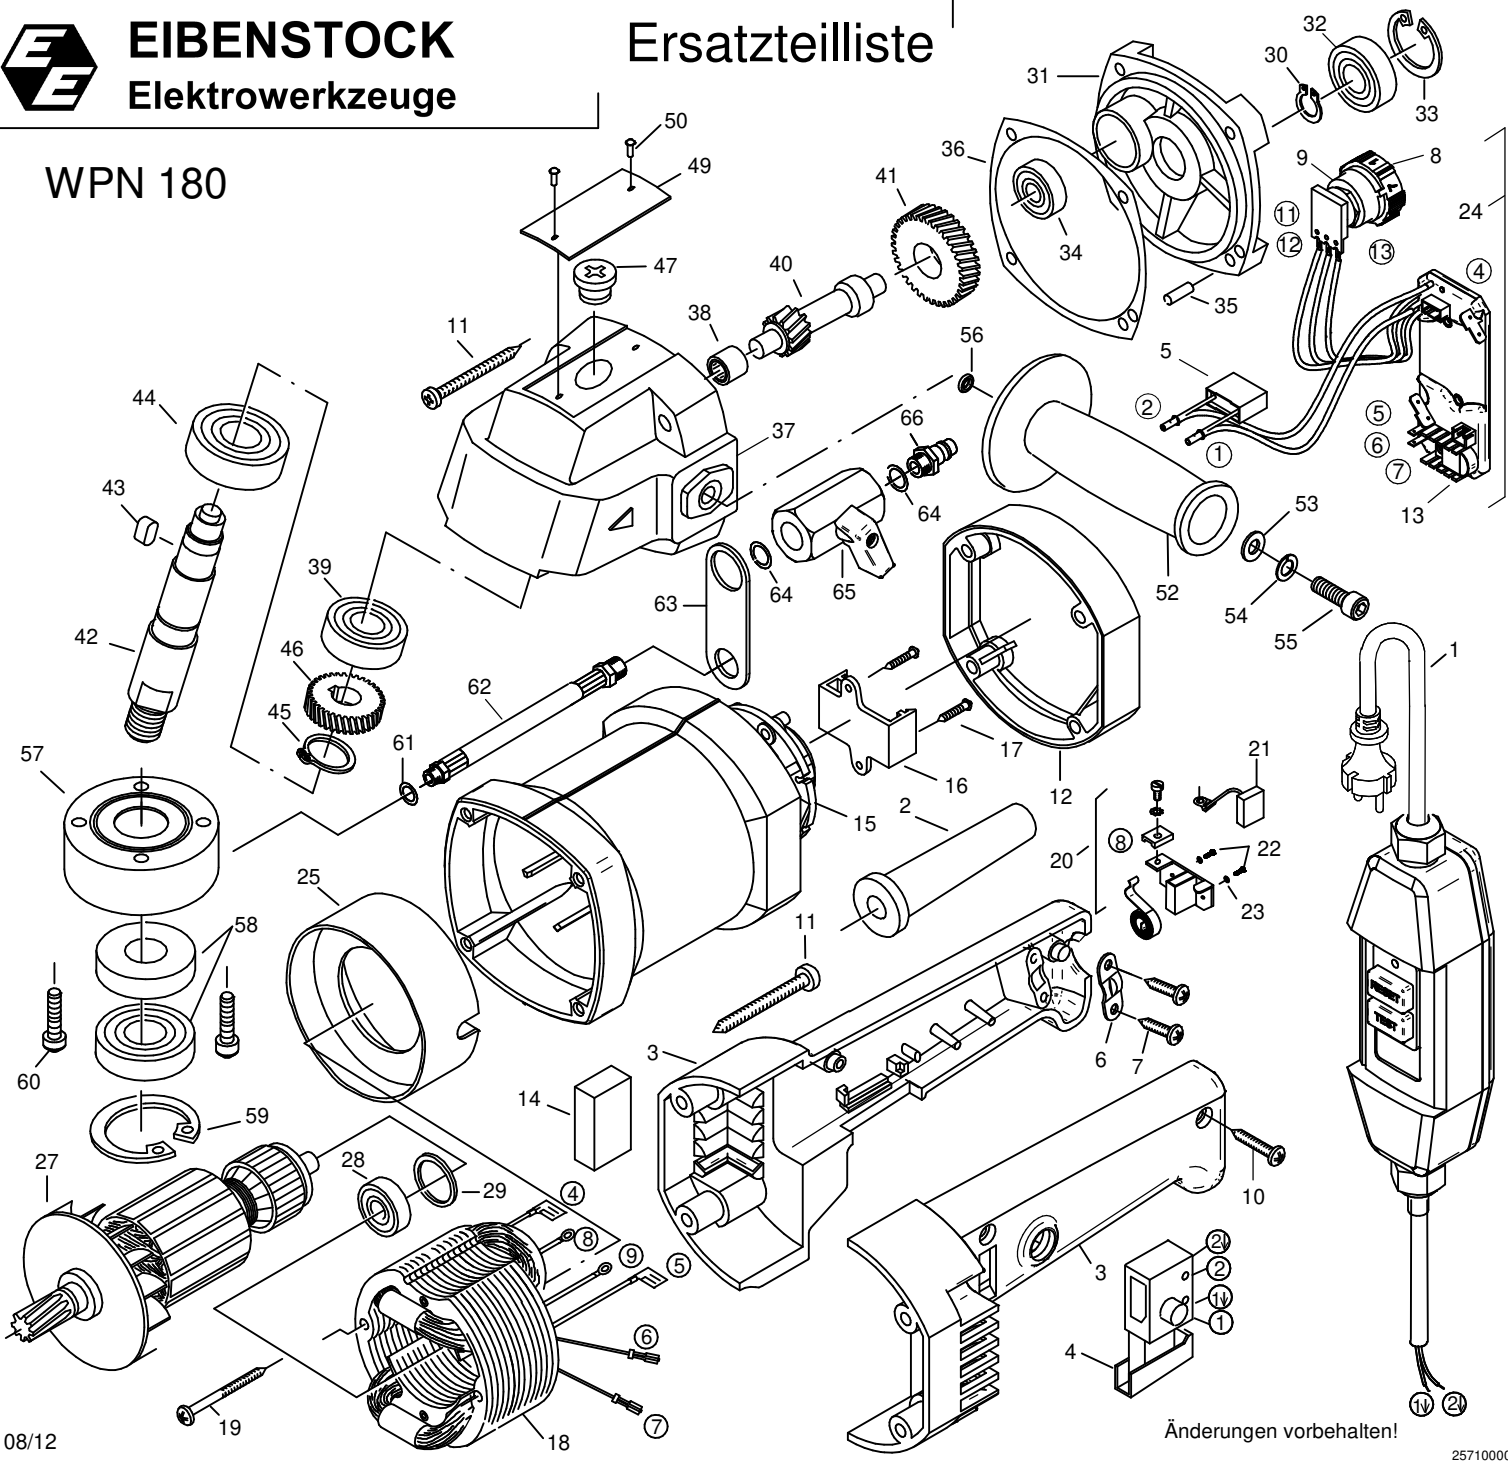

EIBENSTOCK
Elektrowerkzeuge

Ersatzteilliste

WPN 180

Änderungen vorbehalten!

05710000

WPN 180 - 230V

Version:

01

Dated: 19.12.2022

Pos.	Description	Item No.	pc.
1	Connecting cable PRCD 2x1mm² 5m	7570C262	1
2	Cable grommet	83000004	1
3	Handle caps	80901028	1
4	Switch	80600507	1
5	Capacitor	80500010	1
6	Wire locking flange	85000020	1
7	Screw 4,2x13	80201270	2
8	Adjusting wheel	75613231	1
9	Potentiometer 100 kOhm	80500020	1
10	Screw 4,2x22	80201272	3
11	Screw 4,8x50	80201284	8
12	Intermediate spacer	80901000	1
13	Printed circuit board 230V	75613280	1
14	Foam filler	80600306	1
15	Motor housing	80900088	1
16	Fastener	80900147	1
17	Screw 2,9x13	80201252	2
18	Stator, compl. 230V	75613150	1
19	Screw 3,9x60	80201266	2
20	Brush holder, compl.	80201196	2
21	Carbon brush 6,3x10x18	80700013	2
22	Screw M4x12	80201180	4
23	Spring washer 4	80201385	4
24	Printed circuit board, compl. 230V	7561328U	1
25	Air guiding ring	80900017	1
27	Rotor, compl. 230V	75613100	1
28	Grooved ball bearing 608 2Z	80410011	1
29	O-ring 22x2,5	83000036	1
30	Retaining ring 10x1	80201305	1
31	End shield of gearing	75613610	1
32	Grooved ball bearing 6001 2Z	80410031	1
33	Retaining ring 28x1,2	80201333	1
34	Grooved ball bearing 608	80410010	1
35	Grooved pin 4x12	80200582	1
36	Gearbox seal	82000503	1
37	Gearbox housing	75613400	1
38	Needle sleeve HK0810	80420110	1
39	Grooved ball bearing 6001 2RS	80410032	1
40	Intermediate shaft	75610500	1
41	Intermediate wheel	75610510	1

Pos.	Description	Item No.	pc.
42	Working spindle	75710420	1
43	Parallel key 5x5x12	80200601	1
44	Grooved ball bearing 6203 2RS	80410130	1
45	Retaining ring 17x1	80201323	1
46	Spindle wheel	75610430	1
47	Plug PG11	80900003	1
49	Cover	82000040	1
50	Notched pin 2x5	80200594	2
52	Additional handle	80901011	1
53	Washer 6,4	80201375	1
54	Spring lock washer 6	80201303	1
55	Screw M6x16	80201210	1
56	O-ring 4,9x1,9	83000035	1
57	Water supply	75710405	1
58	Shaft seal 20x35x7	83000034	2
59	Retaining ring 35x1,5	80201334	1
60	Screw M5x25	80201127	4
61	Seal ring 1/8"	83000106	1
62	Connecting hose	83000122	1
63	Supporting plate	85000031	1
64	Seal ring 1/4"	83000107	2
65	Mini ball valve 1/4x1/4"	83000117	1
66	Connecting piece	83000124	1