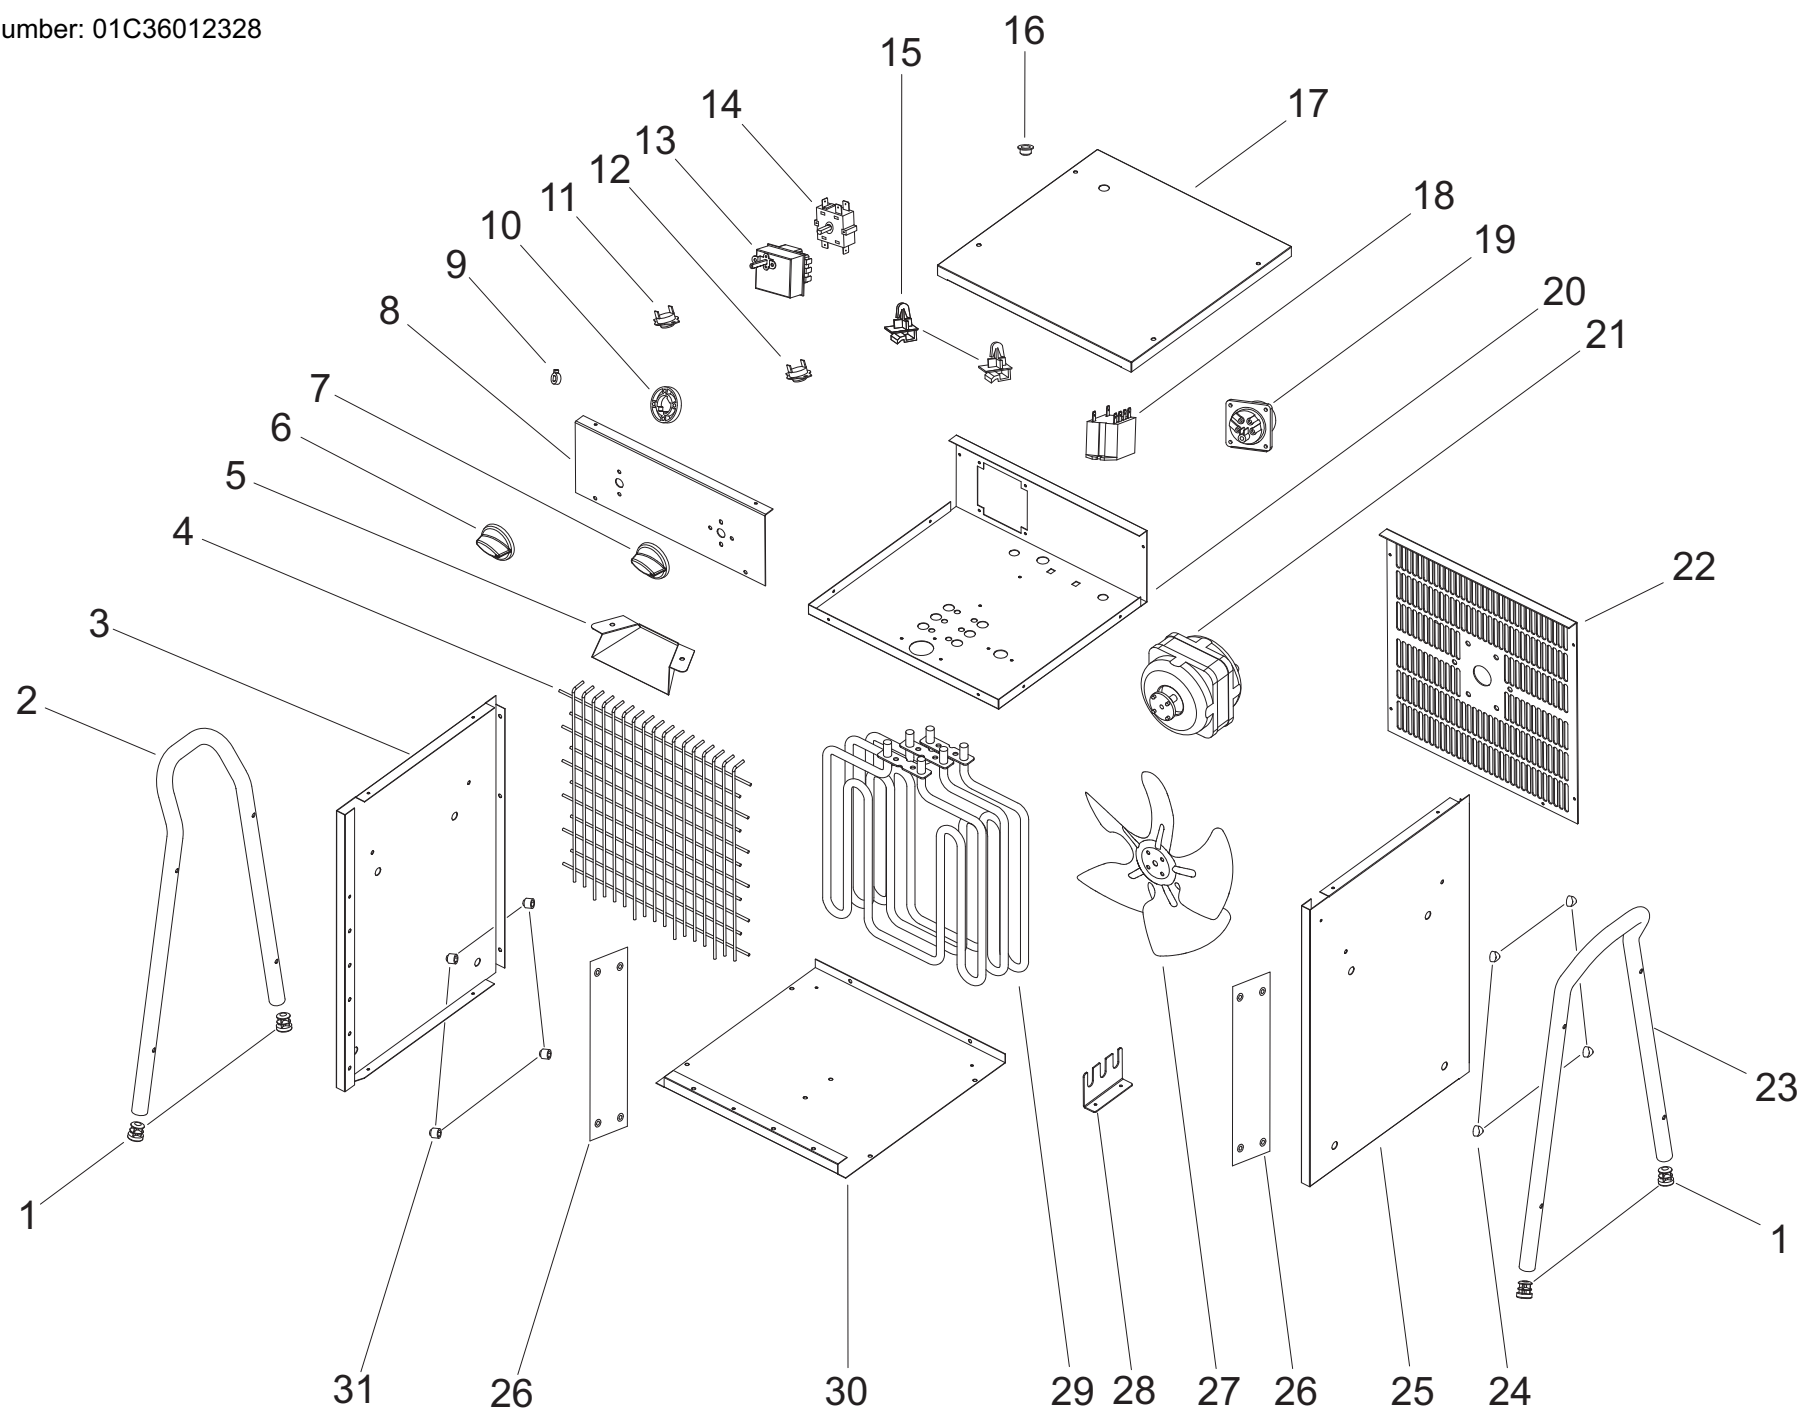

# MODEL B 5 EPB

UNIT 1

ILLUSTRATED PARTS BREAKDOWN

Rev. -- October 2016

From Serial Number: 01C36012328

# MODEL B 5 EPB

UNIT 2

PARTS LIST

Pos.	Code N°	Description	Rev. - - October 2016
1	4615.751	HANDLE CAP	
2	4615.736	RIGHT HANDLE	
3	4615.733	RIGHT PANEL	
4	4615.721	GRILLE	
5	4615.723	TEMPERATURE PROTECTION BRACKET	
6	4615.758	THERMOSTAT SWITCH KNOB	
7	4615.757	FAN SWITCH KNOB	
8	4615.724	FRONTAL PANEL	
9	4615.270	SWITCH GEAR BLOCK	
10	4615.755	SWITCH GASKET	
11	4615.744	SAFETY THERMOSTAT	
12	4615.745	COOLING THERMOSTAT	
13	4615.743	THERMOSTAT	
14	4615.741	SELECTOR	
15	4615.750	PROBE FIXED FRAME	
16	4615.754	PLASTIC CAP	
17	4615.731	UPPER PANEL	
18	4615.738	RELAY	
19	4615.220	POWER SOCKET	
20	4615.735	BASE	
21	4615.704	ELECTRICAL MOTOR	
22	4615.722	REAR PANEL	
23	4615.737	LEFT HANDLE	
24	4615.753	HANDLE SPACER	
25	4615.734	LEFT PANEL	
26	4615.709	THERMAL PROTECTION	
27	4615.202	FAN	
28	4615.729	RESISTANCE BRACKET	
29	4615.706	RESISTANCE	
30	4615.728	LOWER PANEL	
31	4615.756	INSULATING MAT	