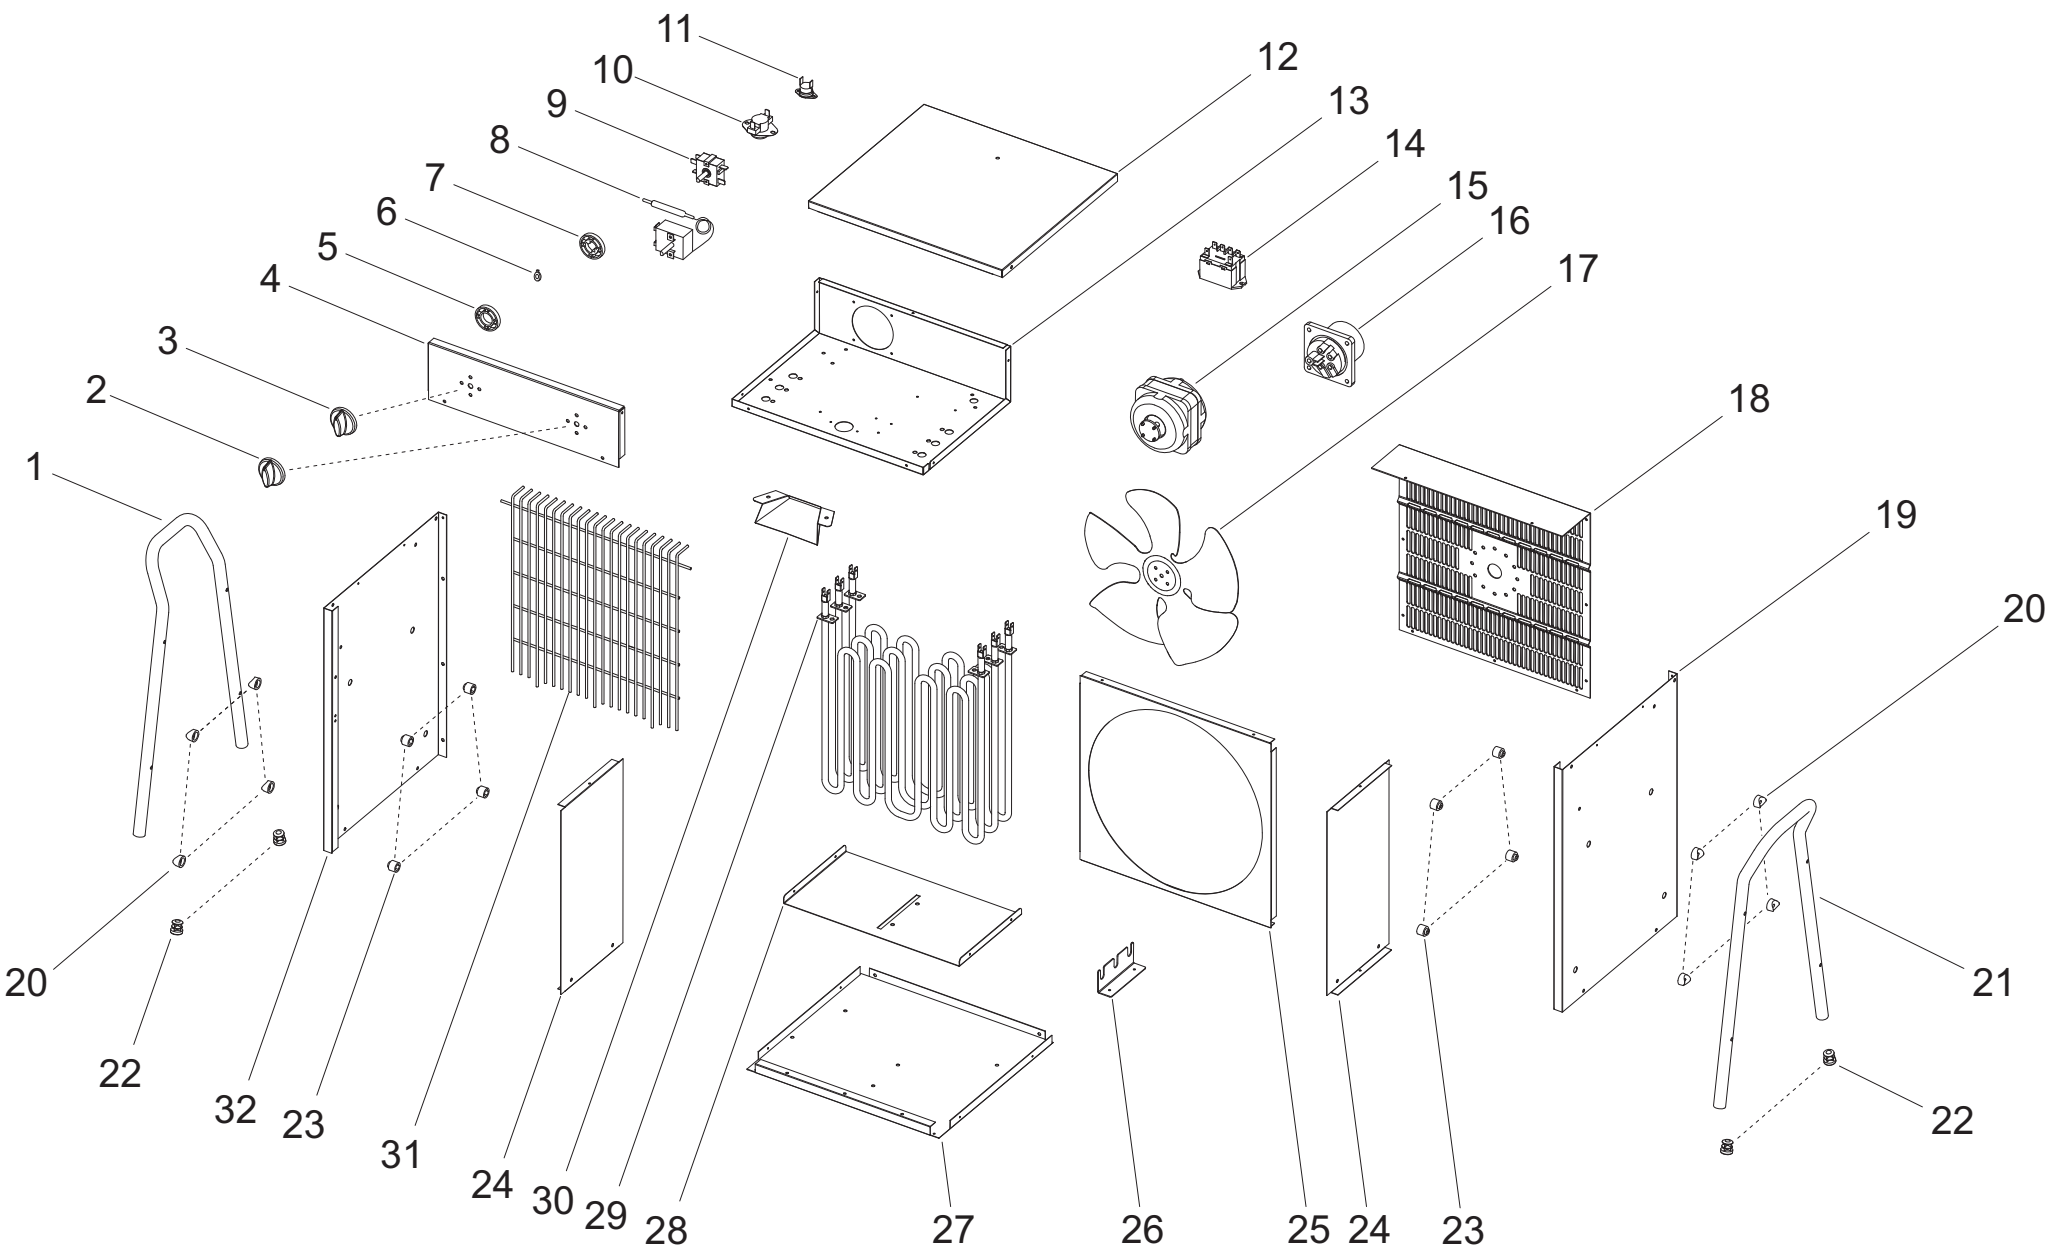

MODEL B 9 EPB

UNIT 1

ILLUSTRATED PARTS BREAKDOWN

From Serial Number: 07C37022439

Rev. -- September 2017

MODEL B 9 EPB

UNIT 2

PARTS LIST

Pos.	Code N°	Description	Rev. - - September 2017
1	4615.790	RIGHT HANDLE	
2	4615.757	FAN SWITCH KNOB	
3	4615.800	THERMOSTAT SWITCH KNOB	
4	4615.784	FRONTAL PANEL	
5	4615.759	THERMOSTAT GASKET	
6	4615.270	SWITCH GEAR BLOCK	
7	4615.755	SWITCH GASKET	
8	4615.743	THERMOSTAT	
9	4615.204	SELECTOR	
10	4615.796	SAFETY THERMOSTAT	
11	4615.795	COOLING THERMOSTAT	
12	4615.783	UPPER PANEL	
13	4615.770	BASE	
14	4615.738	RELAY	
15	4615.775	ELECTRICAL MOTOR	
16	4615.220	POWER SOCKET	
17	4615.226	FAN	
18	4615.767	REAR PANEL	
19	4615.782	LEFT PANEL	
20	4615.756	INSULATING MAT	
21	4615.791	LEFT HANDLE	
22	4615.751	HANDLE CAP	
23	4615.753	HANDLE SPACER	
24	4615.769	THERMAL PROTECTION	
25	4615.803	REAR THERMAL SHIELD	
26	4615.780	RESISTANCE BRACKET	
27	4615.779	LOWER PANEL	
28	4615.768	LOWER THERMAL SHIELD	
29	4615.225	RESISTANCE	
30	4615.723	TEMPERATURE PROTECTION BRACKET	
31	4615.776	GRILLE	
32	4615.781	RIGHT PANEL	