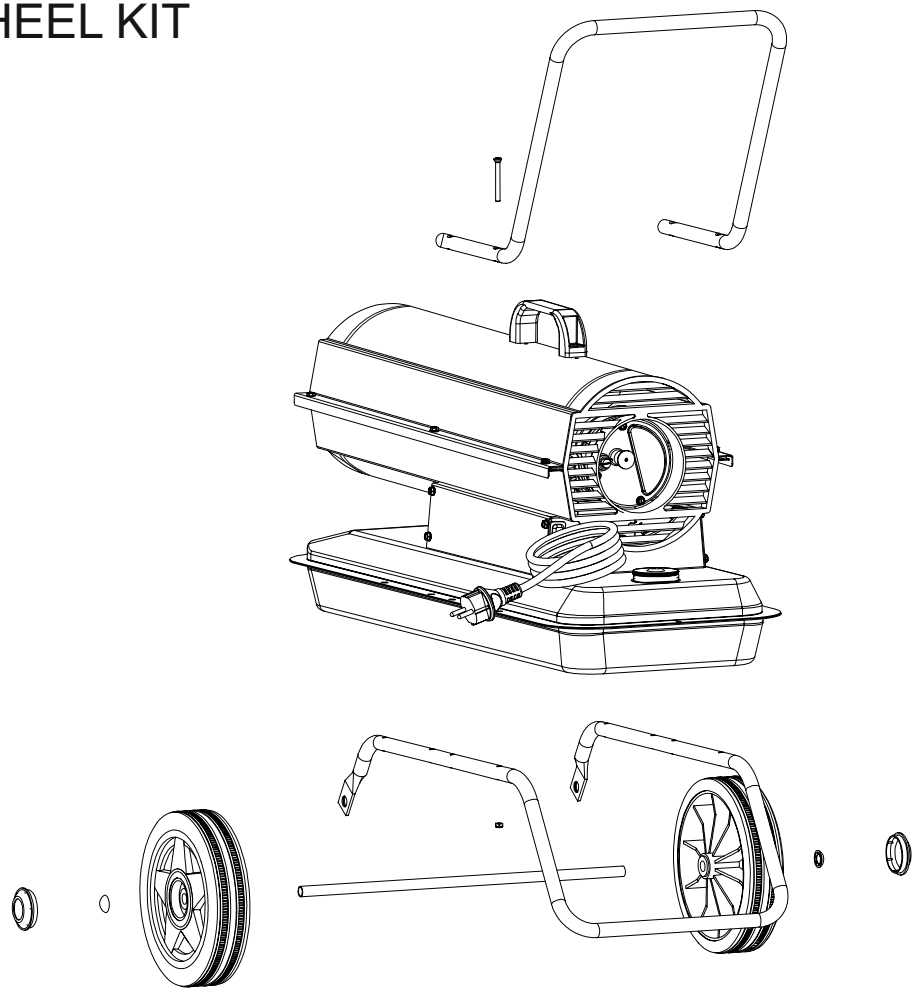

B 35 CED MODEL 2011/2012

UNIT 2

ILLUSTRATED PARTS BREAKDOWN

A

From Serial Number: 31107458

Rev. B - May 2012

4103.925 WHEEL KIT

Pos.	Code NR	Description
1	4110.121	UPPER SHELL
2	4162.893	PLASTIC HANDLE
3	4100.666	COVER CAP
4	4102.125	PRESSURE GAUGE CAP
5	4103.685	FAN GUARD
6	4100.662	FAN
7	4111.885	ELECTRONIC IGNITOR
8	4110.187	MOTOR BRACKET
9	4150.553	BUMPER
10	4111.831	HT CABLE
11	4110.337	BIFILAR ELECTRODES
12	4100.664	NOZZLE ADAPTER
13	4110.394	WASHER
14	4110.393	WASHER
15	4161.315	SCREW
16	4160.618	NUT
17	4100.101	NOZZLE BRACKET
18	4100.648	NOZZLE
19	4110.115	COMBUSTION CHAMBER
20	4100.658	PHOTOCELL BRACKET
21	4110.564	PHOTOCELL ASSEMBLY
22	4110.535	LOWER SHELL
23	4104.170	CLIP NUT
24	4106.110	TERMINAL BOARD
25	4160.646	CABLE PROTECTION
26	4160.639	RIVET POP
27	4110.292	CAPACITOR
28	4110.451	POWER CORD
29	4150.528	STRAIN RELIEF
30	4109.592	NUT
31	4106.179	ON/OFF SWITCH
32	4110.560	RIGHT PANEL
33	4110.113	FRONT FRAME BRACKET
34	4110.560	LEFT PANEL
34	4110.794	LEFT PANEL FROM SERIAL NUMBER 32117091
35	4104.196	FLAME-OUT CONTROL
36	4100.656	LOCKNUT
37	4110.514	REAR FRAME BRACKET
38	4103.891	FUEL TANK CAP

Pos.	Code NR	Description
39	4105.292	FUEL TANK FILTER
40	4110.894	FUEL TANK
41	4110.356	FUEL FILTER
42	4110.427	FUEL LINE
43	4110.032	FUEL LINE
44	4100.541	RUBBER BUSHING
45	4104.147	AIR LINE
46	4110.478	MOTOR 1/35 HP
47	4108.635	INSERT
48	4101.532	PUMP BODY
49	4108.590	PUMP BODY SCREW
50	4101.666	BLADE
51	4100.661	BARB ELBOW
52	4103.441	ROTOR
53	4109.724	PUMP END COVER
54	4109.716	LINT FILTER
55	4108.536	SCREW/LOCKWASHER 4,8x30
56	4109.708	OUTPUT FILTER
57	4109.690	INTAKE FILTER
58	4109.674	END COVER
59	4108.379	STEEL BALL
60	4108.528	SCREW/LOCKWASHER 4,8x25
61	4102.141	PRESSURE RELIEF SPRING
62	4102.133	ADJUSTING SCREW
71	4260.006	FUEL GAUGE
72	4111.119	THERMOSTAT SOCKET FROM SERIAL NUMBER 32117091
73	4162.467	CAP FOR THERMOSTAT SOCKET FROM SERIAL NUMBER 32117091
...	4103.925	WHEEL KIT HD B35/70