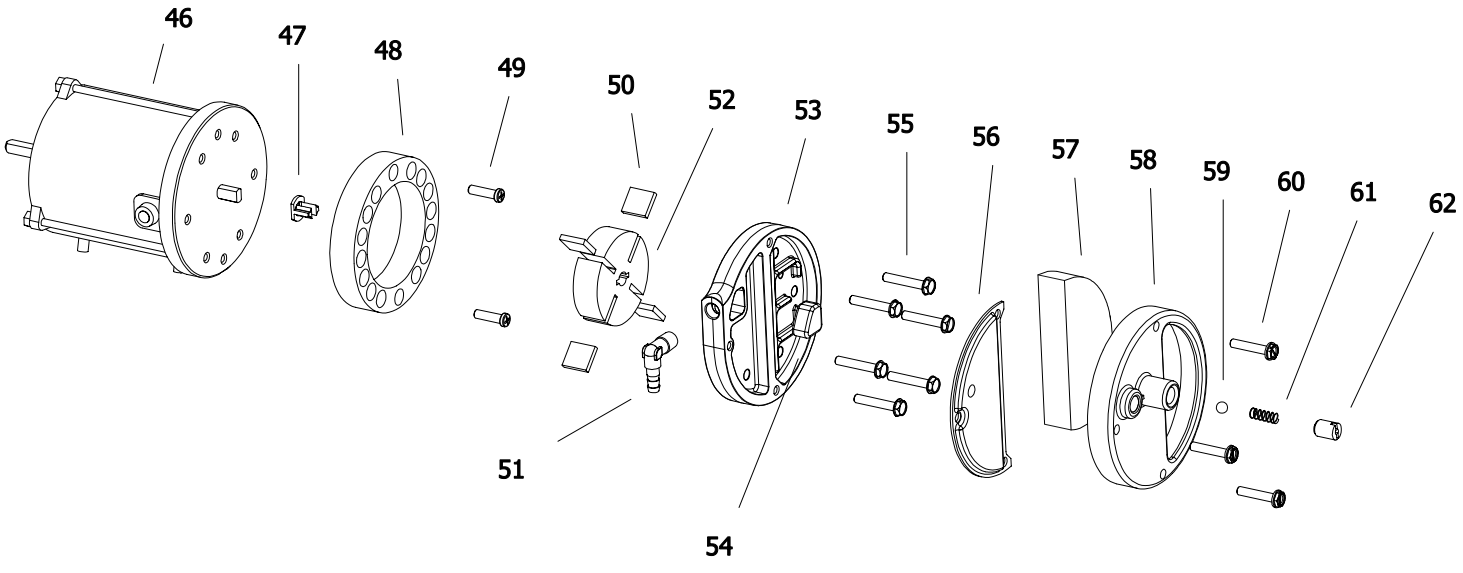

B 35 CED MODEL 2011/2012

UNIT 2

ILLUSTRATED PARTS BREAKDOWN

A

From Serial Number: 31107458

Rev. B - May 2012

4103.925 WHEEL KIT

Pos.	Code NR	Description
1	4110.121	UPPER SHELL
2	4162.893	PLASTIC HANDLE
3	4100.666	COVER CAP
4	4102.125	PRESSURE GAUGE CAP
5	4103.685	FAN GUARD
6	4100.662	FAN
7	4111.885	ELECTRONIC IGNITOR
8	4110.187	MOTOR BRACKET
9	4150.553	BUMPER
10	4111.831	HT CABLE
11	4110.337	BIFILAR ELECTRODES
12	4100.664	NOZZLE ADAPTER
13	4110.394	WASHER
14	4110.393	WASHER
15	4161.315	SCREW
16	4160.618	NUT
17	4100.101	NOZZLE BRACKET
18	4100.648	NOZZLE
19	4110.115	COMBUSTION CHAMBER
20	4100.658	PHOTOCELL BRACKET
21	4110.564	PHOTOCELL ASSEMBLY
22	4110.535	LOWER SHELL
23	4104.170	CLIP NUT
24	4106.110	TERMINAL BOARD
25	4160.646	CABLE PROTECTION
26	4160.639	RIVET POP
27	4110.292	CAPACITOR
28	4110.451	POWER CORD
29	4150.528	STRAIN RELIEF
30	4109.592	NUT
31	4106.179	ON/OFF SWITCH
32	4110.560	RIGHT PANEL
33	4110.113	FRONT FRAME BRACKET
34	4110.560	LEFT PANEL
34	4110.794	LEFT PANEL FROM SERIAL NUMBER 32117091
35	4104.196	FLAME-OUT CONTROL
36	4100.656	LOCKNUT
37	4110.514	REAR FRAME BRACKET
38	4103.891	FUEL TANK CAP

Pos.	Code NR	Description
39	4105.292	FUEL TANK FILTER
40	4110.894	FUEL TANK
41	4110.356	FUEL FILTER
42	4110.427	FUEL LINE
43	4110.032	FUEL LINE
44	4100.541	RUBBER BUSHING
45	4104.147	AIR LINE
46	4110.478	MOTOR 1/35 HP
47	4108.635	INSERT
48	4101.532	PUMP BODY
49	4108.590	PUMP BODY SCREW
50	4101.666	BLADE
51	4100.661	BARB ELBOW
52	4103.441	ROTOR
53	4109.724	PUMP END COVER
54	4109.716	LINT FILTER
55	4108.536	SCREW/LOCKWASHER 4,8x30
56	4109.708	OUTPUT FILTER
57	4109.690	INTAKE FILTER
58	4109.674	END COVER
59	4108.379	STEEL BALL
60	4108.528	SCREW/LOCKWASHER 4,8x25
61	4102.141	PRESSURE RELIEF SPRING
62	4102.133	ADJUSTING SCREW
71	4260.006	FUEL GAUGE
72	4111.119	THERMOSTAT SOCKET FROM SERIAL NUMBER 32117091
73	4162.467	CAP FOR THERMOSTAT SOCKET FROM SERIAL NUMBER 32117091
...	4103.925	WHEEL KIT HD B35/70