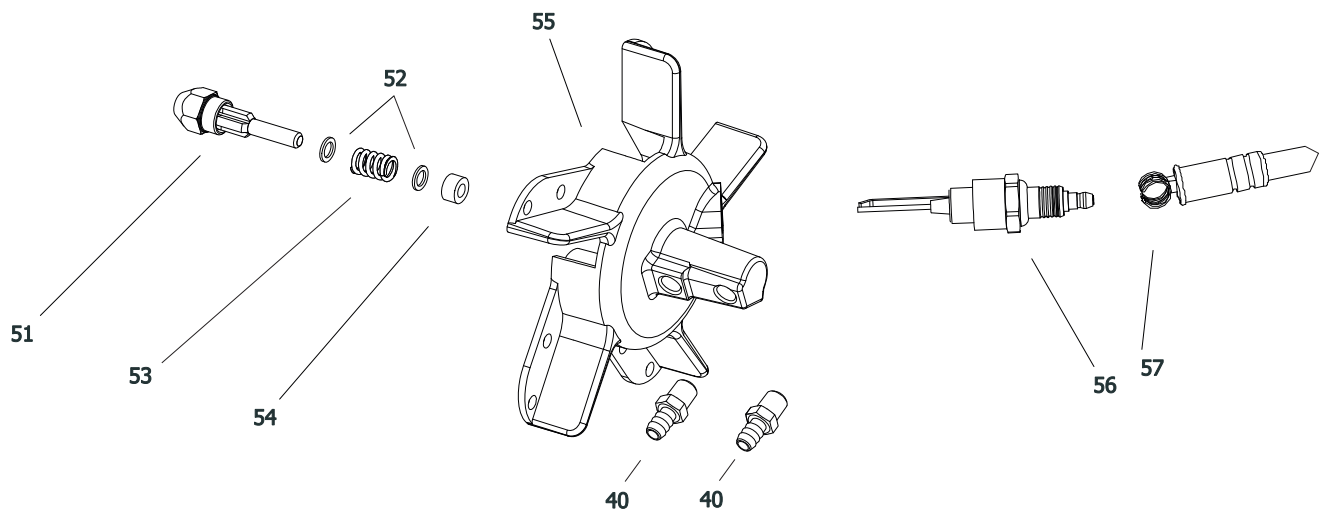

** Parts not available as an assembly, order parts separately

B150 CED MODEL 2010

UNIT 2

ILLUSTRATED PARTS BREAKDOWN

A

From Serial Number: 30101868

Edizione 2010
Rev. A

B

Pos.	Code NR	Description
40	4104.118	BARB FITTING
41	4101.333	LINT FILTER
42	4101.325	PUMP END COVER
43	4108.536	SCREW/LOCKWASHER 4,8x30
44	4101.341	OUTPUT FILTER
45	4101.358	INTAKE FILTER
46	4108.643	END COVER
47	4108.379	STEEL BALL
48	4108.528	SCREW/LOCKWASHER 4,8x25
49	4102.141	PRESSURE RELIEF SPRING
50	4102.133	ADJUSTING SCREW
51	4103.898	NOZZLE
52	4100.525	WASHER
53	4100.533	NOZZLE SEAL SPRING
54	4101.622	NOZZLE SEAL SLEEVE
55	4105.187	BURNER HEAD BODY
56	4101.846	SPARK PLUG
57	4110.194	HT CABLE
58	4110.368	HANDLES
59	4110.144	SCREW
60	4110.369	WHEEL SUPPORT FRAME
61	4110.143	LOCK NUT
62	4110.370	AXLE
63	4110.084	WHEEL
64	4110.162	WASHER
65	4110.129	CAP NUT