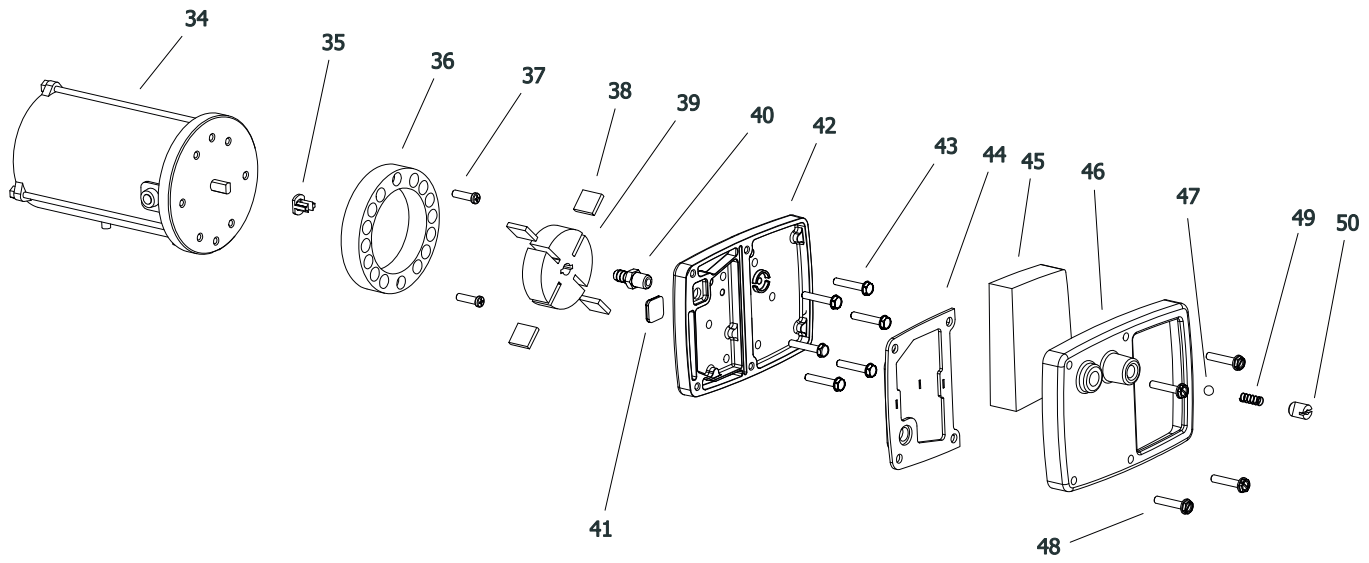

** Parts not available as an assembly, order parts separately

B150 CED MODEL 2010

UNIT 2

ILLUSTRATED PARTS BREAKDOWN

A

From Serial Number: 30101868

Edizione 2010
Rev. A

B

Pos.	Code NR	Description
40	4104.118	BARB FITTING
41	4101.333	LINT FILTER
42	4101.325	PUMP END COVER
43	4108.536	SCREW/LOCKWASHER 4,8x30
44	4101.341	OUTPUT FILTER
45	4101.358	INTAKE FILTER
46	4108.643	END COVER
47	4108.379	STEEL BALL
48	4108.528	SCREW/LOCKWASHER 4,8x25
49	4102.141	PRESSURE RELIEF SPRING
50	4102.133	ADJUSTING SCREW
51	4103.898	NOZZLE
52	4100.525	WASHER
53	4100.533	NOZZLE SEAL SPRING
54	4101.622	NOZZLE SEAL SLEEVE
55	4105.187	BURNER HEAD BODY
56	4101.846	SPARK PLUG
57	4110.194	HT CABLE
58	4110.368	HANDLES
59	4110.144	SCREW
60	4110.369	WHEEL SUPPORT FRAME
61	4110.143	LOCK NUT
62	4110.370	AXLE
63	4110.084	WHEEL
64	4110.162	WASHER
65	4110.129	CAP NUT