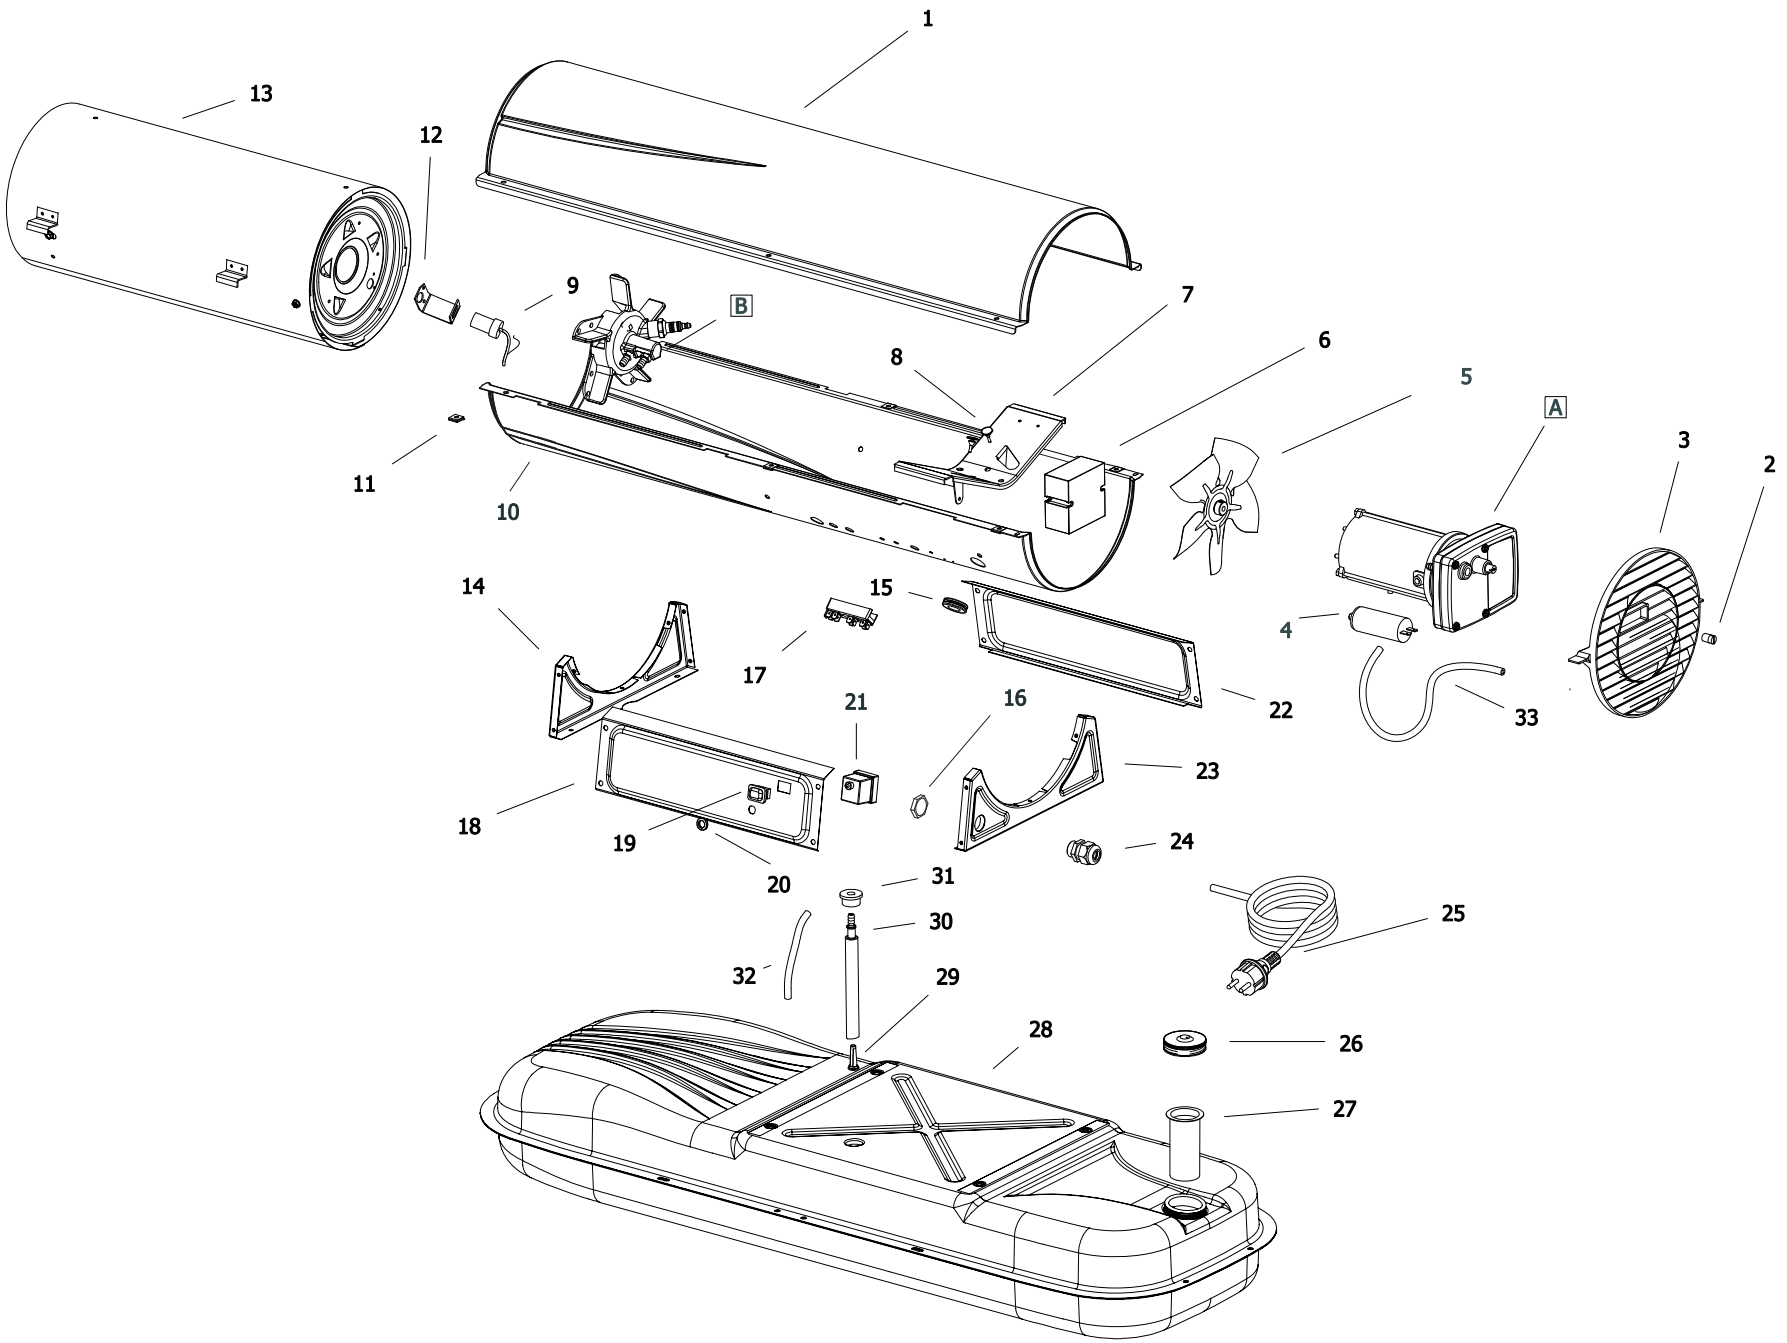

Key No.	Part Number	Description	Qty.	Key No.	Part Number	Description	Qty.
1	4104.006	Upper Shell	1	15	4150.553	Rubber Bumper	2
2	4109.590	Screw/Lockwasher, 1/2"	8	16	4103.850	Edge Liner	1
3	4110.595	Combustion Chamber	1	17	4110.186	Motor Bracket	1
4	4100.659	Photocell Bracket	1	18	4160.613	Lock Washer, #10	2
5	4110.564	Photocell Assembly	1	19	4110.134	Nut, #10-32	3
6	4100.632	Drain Plug	1	20	4108.486	Hex locknut	2
7	4103.529	Screw, #6-32 x 3/8"	2	21	4110.609	Electronic Ignitor	1
8	**	Burner Head Assembly	1	22	4108.510	Screw, #10-16 x 3/4"	2
8-1	4103.898	Nozzle	1	23	4106.110	Terminal Board	1
8-2	4100.525	Nozzle Seal Washer	2	24	4110.571	Rivet	1
8-3	4100.533	Nozzle Seal Spring	1	25	4101.112	Bushing	1
8-4	4101.622	Nozzle Seal Sleeve	1	26	4101.112	Bushing	1
8-5	4105.187	Burner Head Body	1	27	4160.646	Bushing	2
8-6	4104.118	Barb Fitting	2	28	4110.070	Button Plug	1
8-7	4101.846	Spark Plug	1	29	4105.287	Power Line RFI Filter	1
8-8	4100.526	Wave Spring Washer	1	30	4110.566	Lower Shell	1
9	4110.124	Screw/Lockwasher, 1/2"	13	31	4104.170	Clip Nut	8
10	4104.156	Air Line	1	32	4110.133	Screw, #10-32 x 3/4"	1
11	4110.032	Fuel Line	1	33	4100.630	Fuel filter	1
12	4105.062	Fan	1	34	4100.541	Rubber Bushing	1
13	**	Motor and Pump Assembly	1	35	4110.147	Fuel Line	1
13-1	4110.080	Motor with capacitor	1	36	4110.149	Fuel Tank	1
13-2	4101.532	Pump Body	1	37	4103.891	Fuel Tank Cap	1
13-3	4108.590	Screw, #10-32 x 3/4"	2	38	4110.195	Wire Assembly (red)	1
13-4	4108.635	Insert	1	39	4104.196	Flame-Out Control	1
13-5	4103.441	Rotor	1	40	4150.528	Strain Relief Bushing	1
13-6	4101.325	End Pump Cover	1	41	4110.563	Power Cord	1
13-7	4101.358	Intake Filter	1	42	4110.062	Side Cover	1
13-8	4108.643	End Cover	1	43	4110.041	Vinyl Foam Gasket	2
13-9	4108.379	Steel Ball (1/4" Dia.)	1	44	4104.336	Switch Cover	1
13-10	4102.141	Pressure Relief Spring	1	45	4109.592	Hex Nut	1
13-11	4102.133	Adjusting Screw	1	46	4110.164	Wire Assembly	2
13-12	4102.125	Plug	1	47	4106.179	ON/OFF Switch	1
13-13	4108.528	Screw, #10-32 x 1"	4	PARTS AVAILABLE - NOT SHOWN			
13-14	4101.341	Output Filter	1				
13-15	4108.536	Screw, #10-32 x 1 1/8"	6	4105.292	Filler Neck Screen	1	
13-16	4101.333	Lint Filter	1				
13-17	4104.118	Barb Fitting	1				
13-18	4101.666	Blade	4				
14	4103.695	Fan Guard	1				

** Parts not available as an assembly, order parts separately