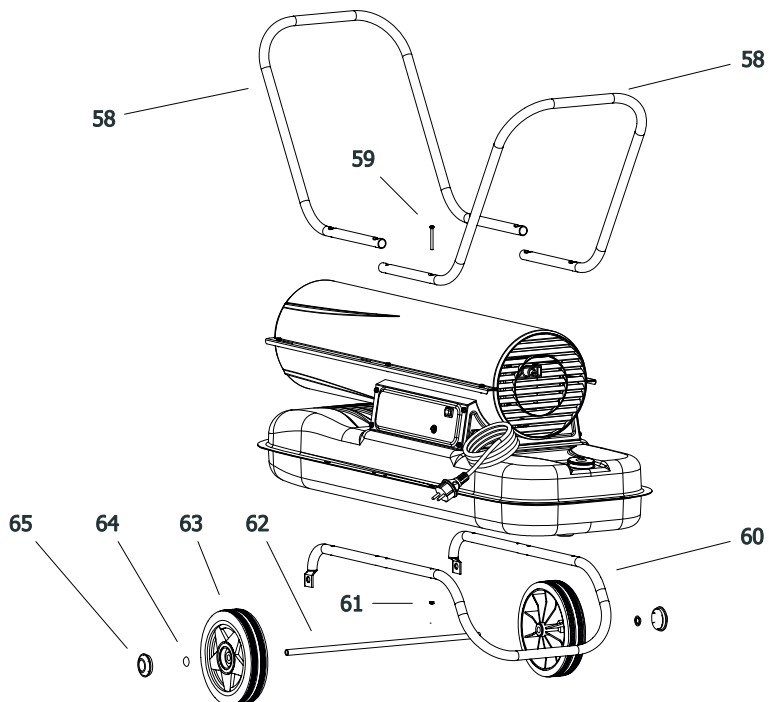

** Parts not available as an assembly, order parts separately

B150 CED MODEL 2010

UNIT 2

ILLUSTRATED PARTS BREAKDOWN

A

From Serial Number: 30101868

Edizione 2010
Rev. A

B

Pos.	Code NR	Description
1	4110.360	UPPER SHELL
2	4102.125	PRESSURE GAUGE CAP
3	4103.695	FAN GUARD
4	4110.294	CAPACITOR
5	4105.062	FAN
6	4110.609	ELECTRONIC IGNITOR
7	4101.240	MOTOR BRACKET
8	4150.553	BUMPER
9	4110.564	PHOTOCELL ASSEMBLY
10	4110.359	LOWER SHELL
11	4104.170	CLIP NUT
12	4100.659	PHOTOCELL BRACKET
13	4110.595	COMBUSTION CHAMBER
14	4110.354	FRONT FRAME BRACKET
15	4160.646	CABLE PROTECTION
16	4100.656	LOCKNUT
17	4106.110	TERMINAL BOARD
18	4110.417	LEFT PANEL
19	4106.179	ON/OFF SWITCH
20	4109.592	NUT
21	4104.196	FLAME-OUT CONTROL
22	4110.379	RIGHT PANEL
23	4110.353	REAR FRAME BRACKET
24	4150.528	STRAIN RELIEF
25	4110.486	POWER CORD
26	4103.891	FUEL TANK CAP
27	4105.292	FUEL TANK FILTER
28	4110.891	FUEL TANK
29	4110.356	FUEL FILTER
30	4110.355	FUEL LINE
31	4100.541	RUBBER BUSHING
32	4110.032	FUEL LINE
33	4104.147	AIR LINE
34	4110.452	MOTOR 1/4 HP
35	4108.635	INSERT
36	4101.532	PUMP BODY
37	4108.590	PUMP BODY SCREW
38	4101.666	BLADE
39	4103.441	ROTOR

Pos.	Code NR	Description
40	4104.118	BARB FITTING
41	4101.333	LINT FILTER
42	4101.325	PUMP END COVER
43	4108.536	SCREW/LOCKWASHER 4,8x30
44	4101.341	OUTPUT FILTER
45	4101.358	INTAKE FILTER
46	4108.643	END COVER
47	4108.379	STEEL BALL
48	4108.528	SCREW/LOCKWASHER 4,8x25
49	4102.141	PRESSURE RELIEF SPRING
50	4102.133	ADJUSTING SCREW
51	4103.898	NOZZLE
52	4100.525	WASHER
53	4100.533	NOZZLE SEAL SPRING
54	4101.622	NOZZLE SEAL SLEEVE
55	4105.187	BURNER HEAD BODY
56	4101.846	SPARK PLUG
57	4110.194	HT CABLE
58	4110.368	HANDLES
59	4110.144	SCREW
60	4110.369	WHEEL SUPPORT FRAME
61	4110.143	LOCK NUT
62	4110.370	AXLE
63	4110.084	WHEEL
64	4110.162	WASHER
65	4110.129	CAP NUT