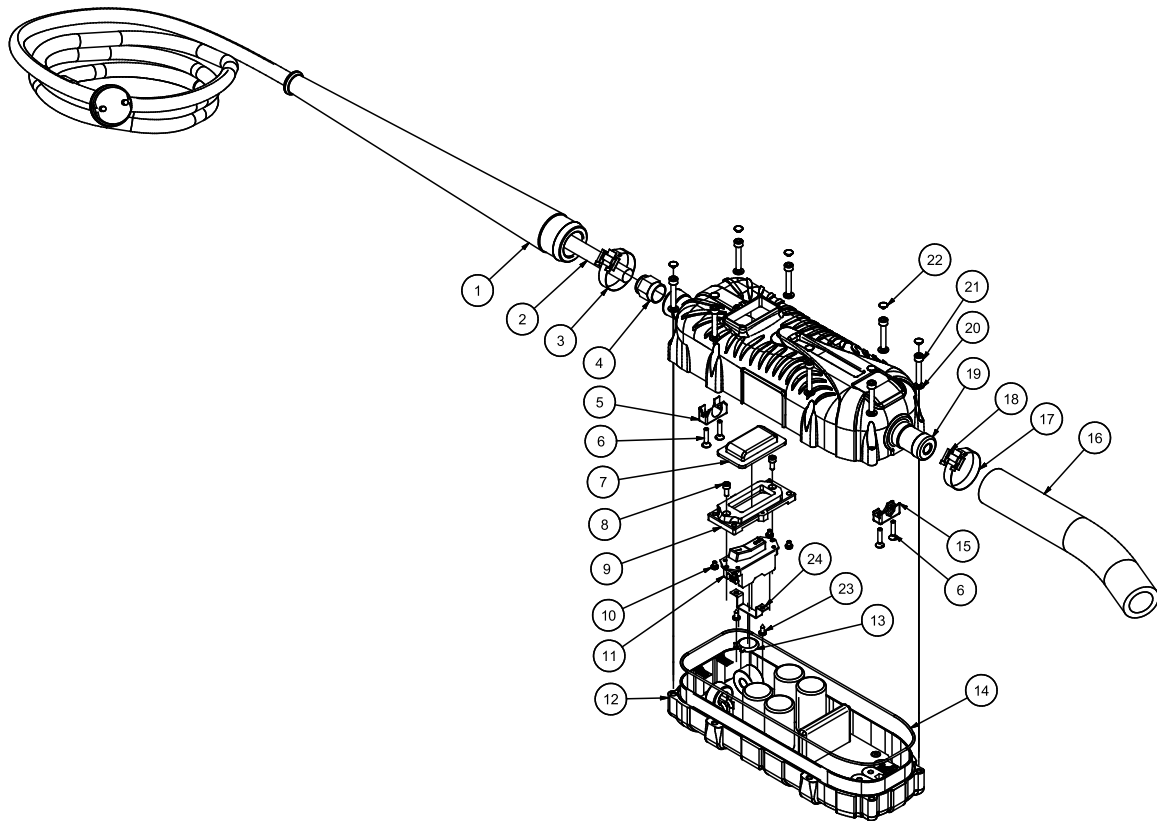

World Leader
in Concrete Vibrators

Review 1 . From serial number nr 16174001

ELECTRONIC CONVERTER SPYDER PRO

	ARTICLE	DESCRIPTION
1	81207	REINFORCEMENT CABLE
2	80504	CONNECTION CABLE SET
3	107544	CLAMP
4	103729	PACKING GLAND without NUT PG16
5	81675UL	PRENSACABLES
6	102513	BOLT CURVED M 4×20 DIN 965 4.8
7	80541	SPYDER SWITCH COVER
8	102293	ALLEN BOLT M 4X8 DIN 912 8.8
9	80540	SPYDER SWITCH SUPPORT
10	102905	BOLT M 4×8 DIN 7985
11	104095	SWICHT BREMAS LLA422N3 80
12	80533	BOX + PLATE PRO 2V ASSEMBLY
13	128031	VARISTOR 300-320VAC
14	101816	O-RING 202,87×2,62
15	80607	CABLES CLAMP
16	81620	HOSE
17	107080	STAINLESS STRAP C.203 9,6×0,65 30,5m
18	107081	BUCKLE BAND-IT C253 (3/8)
19	80514	HOUSING
20	102117	WASHER AET 5,3
21	102308	ALLEN BOLT M 5×30 DIN 912 8.8
22	107288	BOLT CAP ALLEN M5
23	102501	SELF-TAPPING SCREW 3,9×9,5 DIN 7981
24	80543	SWITCH HOLDER