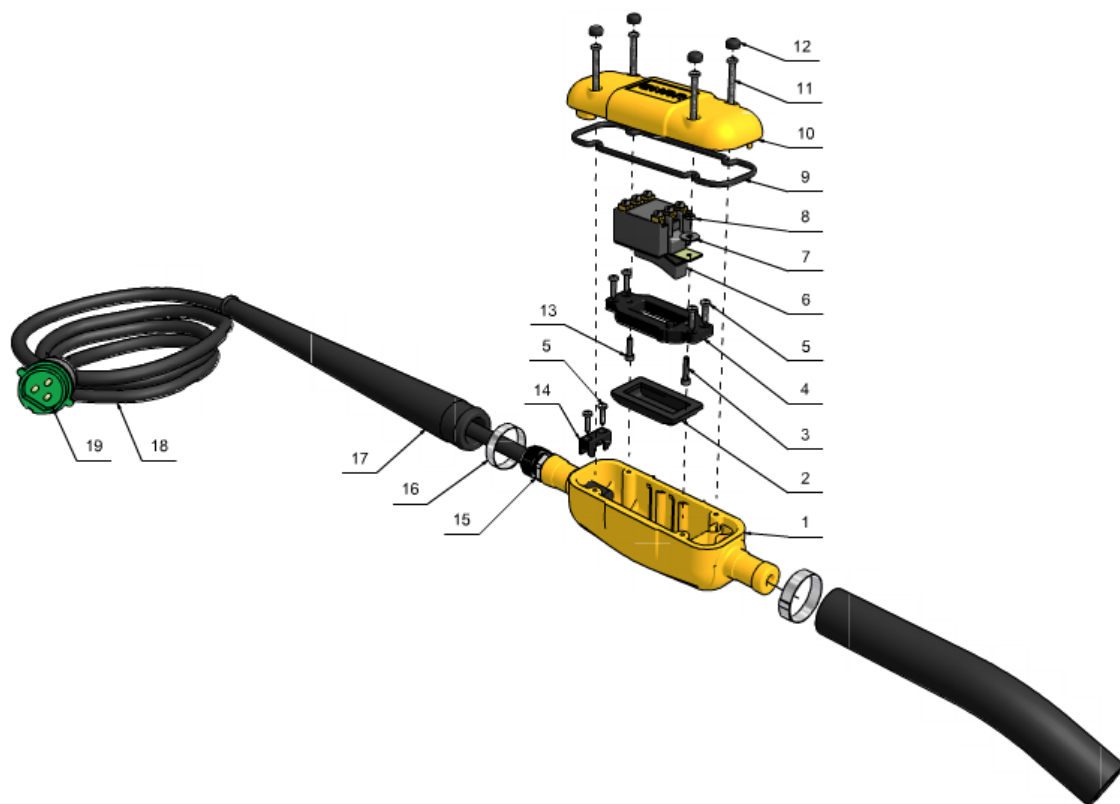

Parts of
H.F POKER M7AFP - 281701

Review 2 . From serial number nr. 12247800

View HF Box switch

	ARTICLE	QUANTITY	DESCRIPTION	UNITS
★	0	1	CHANGE BOX ASSEMBLY M5	
★	1	1	BOX SWITCH	
★	2	1	SEAL SWITCH	
★	3	1	ALLEN BOLT M 4x20 DIN 912 8.8	
★	4	1	HOLDER SWITCH	
★	5	6	SELF-TAPPING SCREW 4,2x19 DIN 7981	
★	6	1	SWITCH MARQUARDT 0344.0201	
★	7	1	FLAT WASHER 5 DIN 9021	
★	8	1	HEXAGONAL NUT M 4 DIN 934 5.6	
★	9	1	COVER SEAL	
★	10	1	SWITCH COVER	
★	11	4	SELF-TAPPING SCREW 4,2x38 DIN 7981	
★	12	4	PLUG	
★	13	1	ALLEN BOLT M 4x14 DIN 912 8.8	
★	14	1	CABLE-PRESS	
★	15	1	PACKING GLAND PG16	
★	16	1	STAINLESS STRAP C.203 9x6,65 30,5m	
★	16	1	BUCKLE BAND-IT C253 (3/8)	
★	17	1	REINFORCEMENT CABLE	
★	18	10	CABLE H07 RN-F 3x4 mm	
★	19	1	PLUG 3P 40/50V 32A	