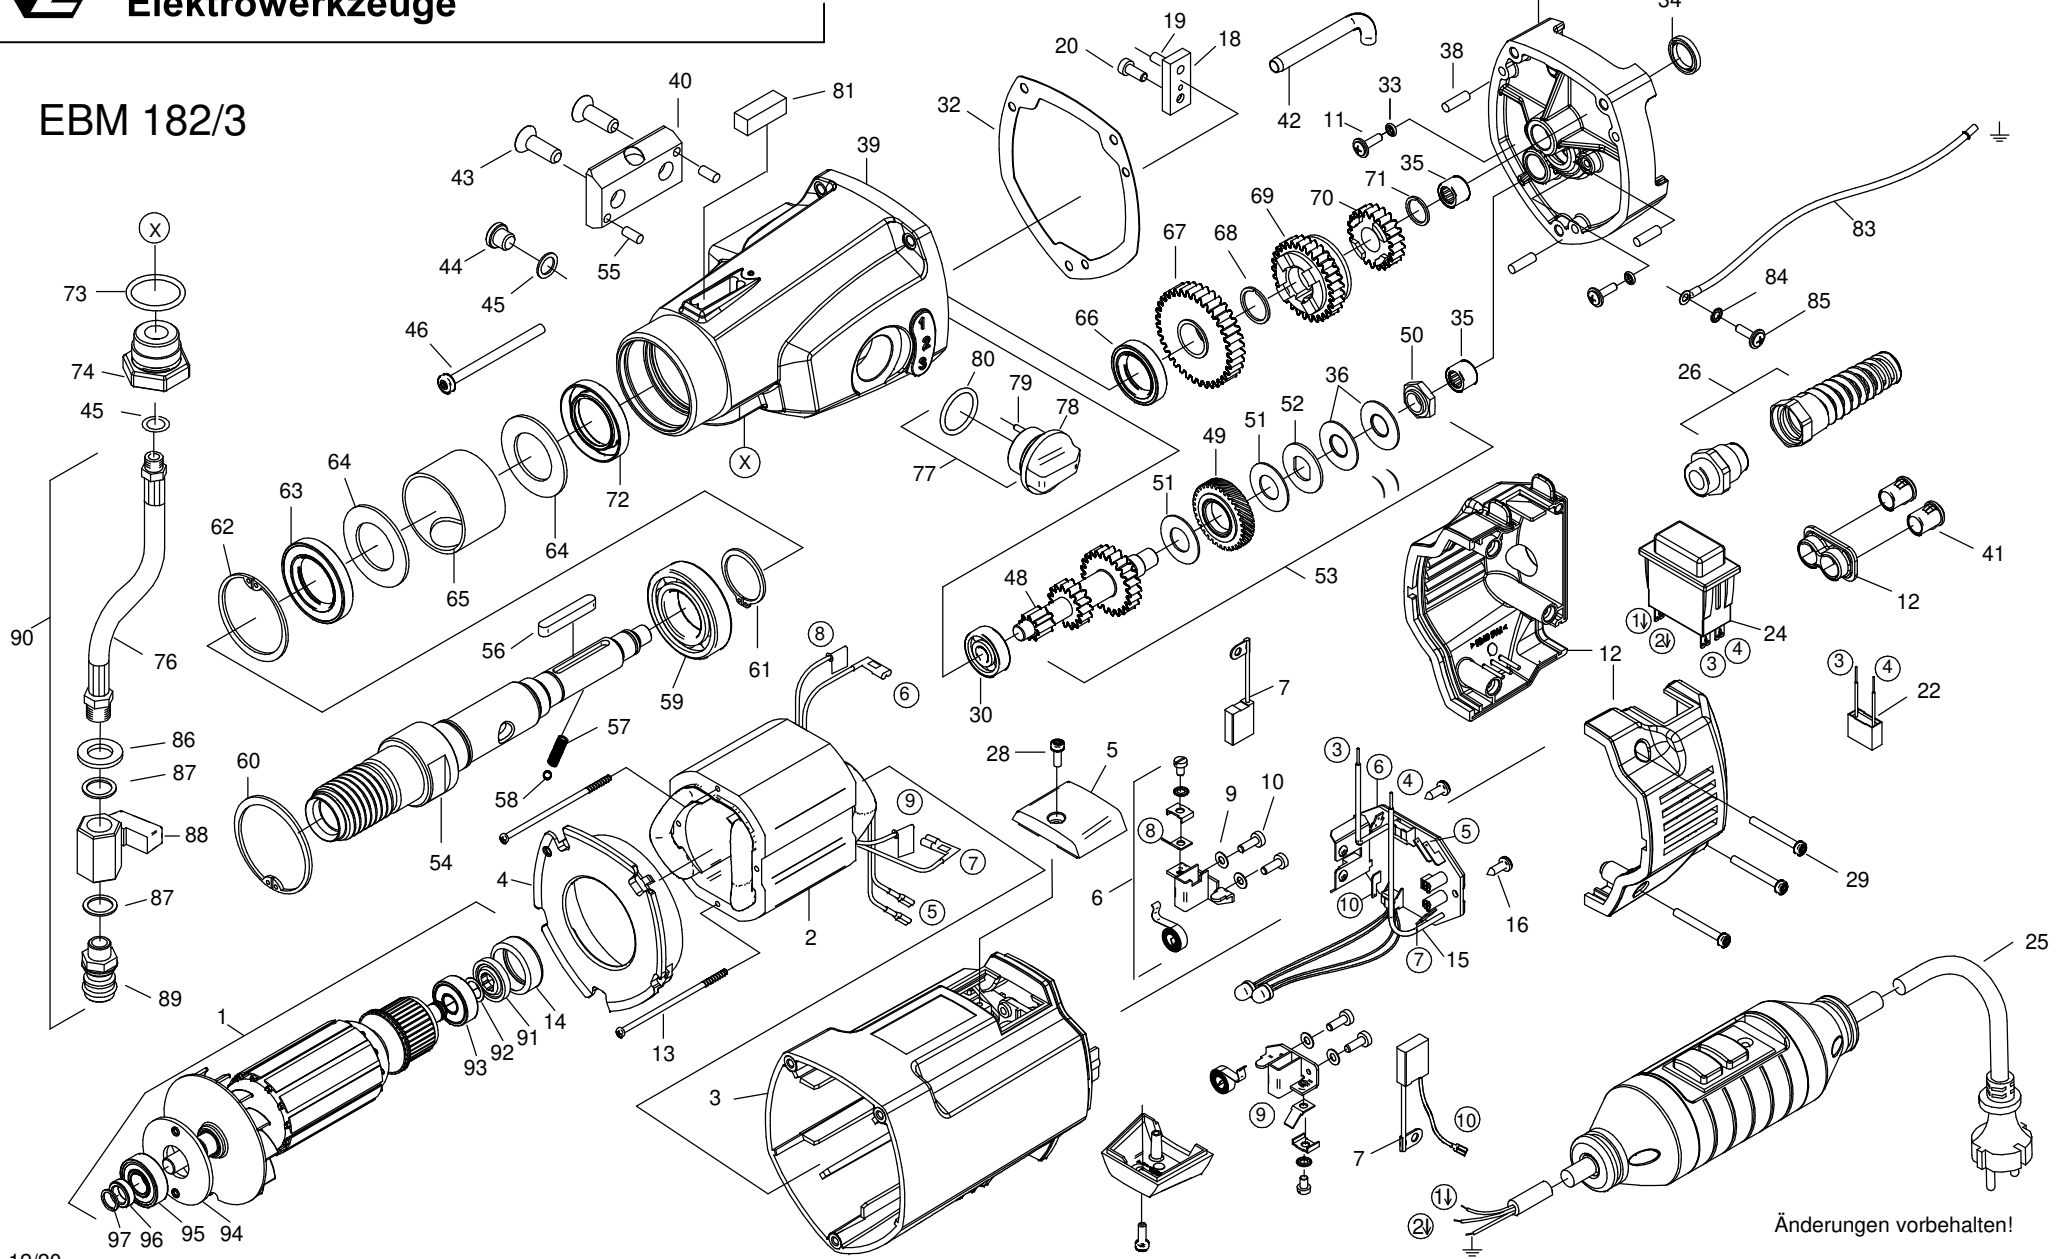

Ersatzteilliste

EBM 182/3

03E33000

EBM 182/3 - 230V

Version:

01

Dated: 19.12.2022

Pos.	Description	Item No.	pc.
1	Rotor, compl. 230V	73E31100	1
2	Stator, compl. 230V	73E31150	1
3	Motor housing	73E31200	1
4	Air guiding ring	73E31145	1
5	Cover pair	73E3121U	1
6	Brush holder, compl.	73E3122S	2
7	Carbon brush set	73E31220	1
9	Spring washer 4	80201385	4
10	Screw M4x12	80201180	4
11	Screw M4x14	80201457	2
12	Cap, compl.	73E3324U	1
13	Screw 3x78	80201234	2
14	Bearing cap	83000031	1
15	Printed circuit board 230V	73E33280	1
16	Screw 4,2x13	80201270	2
18	Gear lever	73331542	1
19	Parallel pin 5x14	80200579	1
20	Screw M5x12	80201230	1
22	Capacitor	80500010	1
24	Switch	80600119	1
25	Connecting cable PRCD 3x1,5mm² 5m	73E33262	1
26	Cable gland M20x1,5	80600179	1
28	Screw 4x12	80201413	2
29	Screw 4x35	80201404	3
30	Grooved ball bearing 629	80410015	1
31	End shield of gearing	73E33610	1
32	Gearbox seal	73E31620	1
33	O-ring 3,68x1,78	83000019	2
34	Shaft seal 15x21x3	83000179	1
35	Needle sleeve HK1010	80420115	2
36	Disc spring 28x14,2x1,25	80200715	2
38	Parallel pin 5x12	80200574	3
39	Gearbox housing	73E31400	1
40	Prism	73334410	1
41	LED holder	80601153	2
42	Oil tube	73E31425	1
43	Screw M10x25	80201173	2
44	Cap screw 1/8"	80201406	1
45	Seal ring 1/8"	83000106	2
46	Screw 5x60	80201484	3

Pos.	Description	Item No.	pc.
48	Intermediate shaft	73331490	1
49	Clutch wheel	73331560	1
50	Nut M12x1	73E31497	1
51	Brass washer 28,5x14,2x1	85000082	2
52	Driving washer	73331496	1
53	Clutch, compl.	7334C493	1
54	Work spindle	7343H420	1
55	Parallel pin 5x12	80200574	2
56	Parallel key 5x5x40	80200612	1
57	Pressure spring	80200698	1
58	Ball	80410082	1
59	Grooved ball bearing 60/28 2RS	80410155	1
60	Retaining ring J52x2	80201392	1
61	Retaining ring 28x1,5	80201328	1
62	Retaining ring 47x1,75	80201336	1
63	Shaft seal 28x47x7	83000029	1
64	Scraper	73334425	2
65	Spacer block	73334423	1
66	Shaft seal 22x35x7	83000077	1
67	Loose wheel 1	73331460	1
68	Circlip SW18	80200746	1
69	Shifting gear	73331550	1
70	Loose wheel 2	73331470	1
71	Circlip SW14	80200747	1
72	Shaft seal 28x45x7	83000094	1
73	Seal ring 3/4"	83000120	1
74	Reducing nipple	73332405	1
76	Connecting hose	83000109	1
77	Switching, compl.	73E31545	1
78	Switch button	73E31540	1
79	Parallel pin 3x10	80200577	1
80	O-ring 22x2,5	83000036	1
81	Horizontal bubble level	85000152	1
83	Ground wire	73E33185	1
84	Tooth lock washer 4,3	80200752	1
85	Screw M4x5	80201448	1
86	Washer 13,5	80201382	1
87	Seal ring 1/4"	83000107	2
88	Mini ball valve 1/4x1/4"	83000117	1
89	Connecting piece	83000124	1