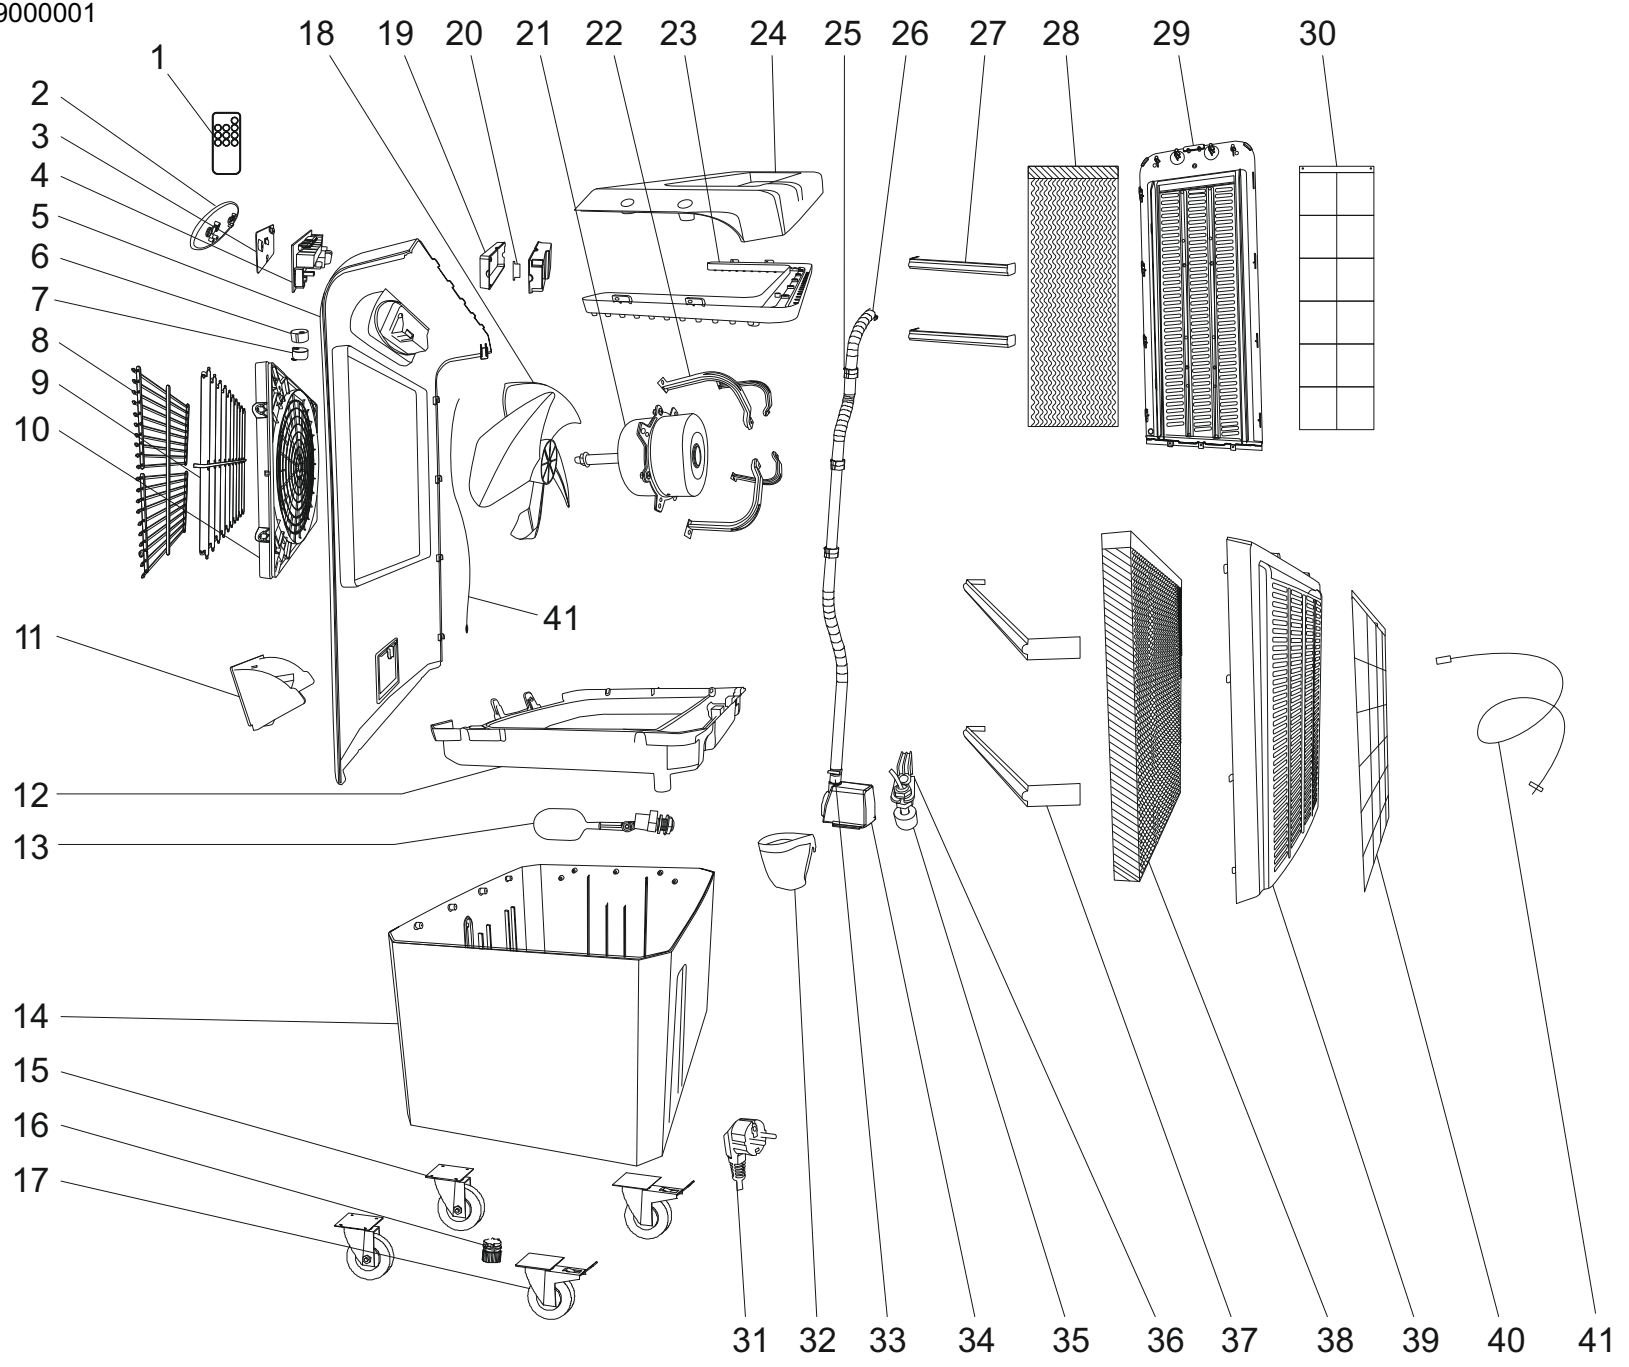

MODEL CCX 4.0

UNIT 1

ILLUSTRATED PARTS BREAKDOWN

From Serial Number: 7743900001

Rev.A - Feb. 2019

MODEL CCX 4.0

UNIT 2

PARTS LIST

Pos.	Code N°	Description
1	4141.044	REMOTE CONTROL
2	4141.045	CONTROL PANEL
3	4141.088	DISPLAY BOARD
4	4141.089	PC BOARD
5	4141.048	FRONT PANEL
6	4141.049	SWING MOTOR CAP
7	4141.050	SWING MOTOR
8	4141.051	OUTSIDE SWING BLADE
9	4141.052	INSIDE SWING BLADE
10	4141.053	FRONT GRILL
11	4141.054	WATER INLET
12	4141.055	SINK
13	4141.056	FLOAT VALVE
14	4141.057	WATER TANK
15	4141.058	FRONT WHEEL
16	4141.059	DRAIN VALVE
17	4141.060	BACK WHEEL
18	4141.061	FAN
19	4141.062	SWITCH BOX
20	4141.063	CAPACITOR
21	4141.064	FAN MOTOR
22	4141.065	FAN BRACKET
23	4141.066	WATER DISTRIBUTOR
24	4141.067	TOP COVER
25	4141.068	PIPE CLAMP
26	4141.069	WATER PIPE
27	4141.070	SIDE COOLING PAD BRACKET
28	4141.071	SIDE COOLING PAD
29	4141.072	SIDE PANEL
30	4141.073	SIDE DUST NET
31	4141.074	POWER CORD
32	4141.075	PUMP FILTER
33	4141.076	CLIP
34	4141.077	WATER PUMP
35	4141.078	WATER LEVEL SENSOR
36	4141.079	WATER PUMP BRACKET
37	4141.080	BACK COOLING PAD BRACKET
38	4141.081	BACK COOLING PAD
39	4141.082	BACK PANEL
40	4141.083	BACK DUST NET
41	4141.087	TEMPERATURE SONDE

UNIT 2

RECOMMENDED SPARE PARTS

Pos.	Code N°	Description
1	4141.044	REMOTE CONTROL
3	4141.088	DISPLAY BOARD
4	4141.089	PC BOARD
7	4141.050	SWING MOTOR
20	4141.063	CAPACITOR
21	4141.064	FAN MOTOR
28	4141.071	SIDE COOLING PAD
30	4141.073	SIDE DUST NET
34	4141.077	WATER PUMP
35	4141.078	WATER LEVEL SENSOR
38	4141.081	BACK COOLING PAD
40	4141.083	BACK DUST NET