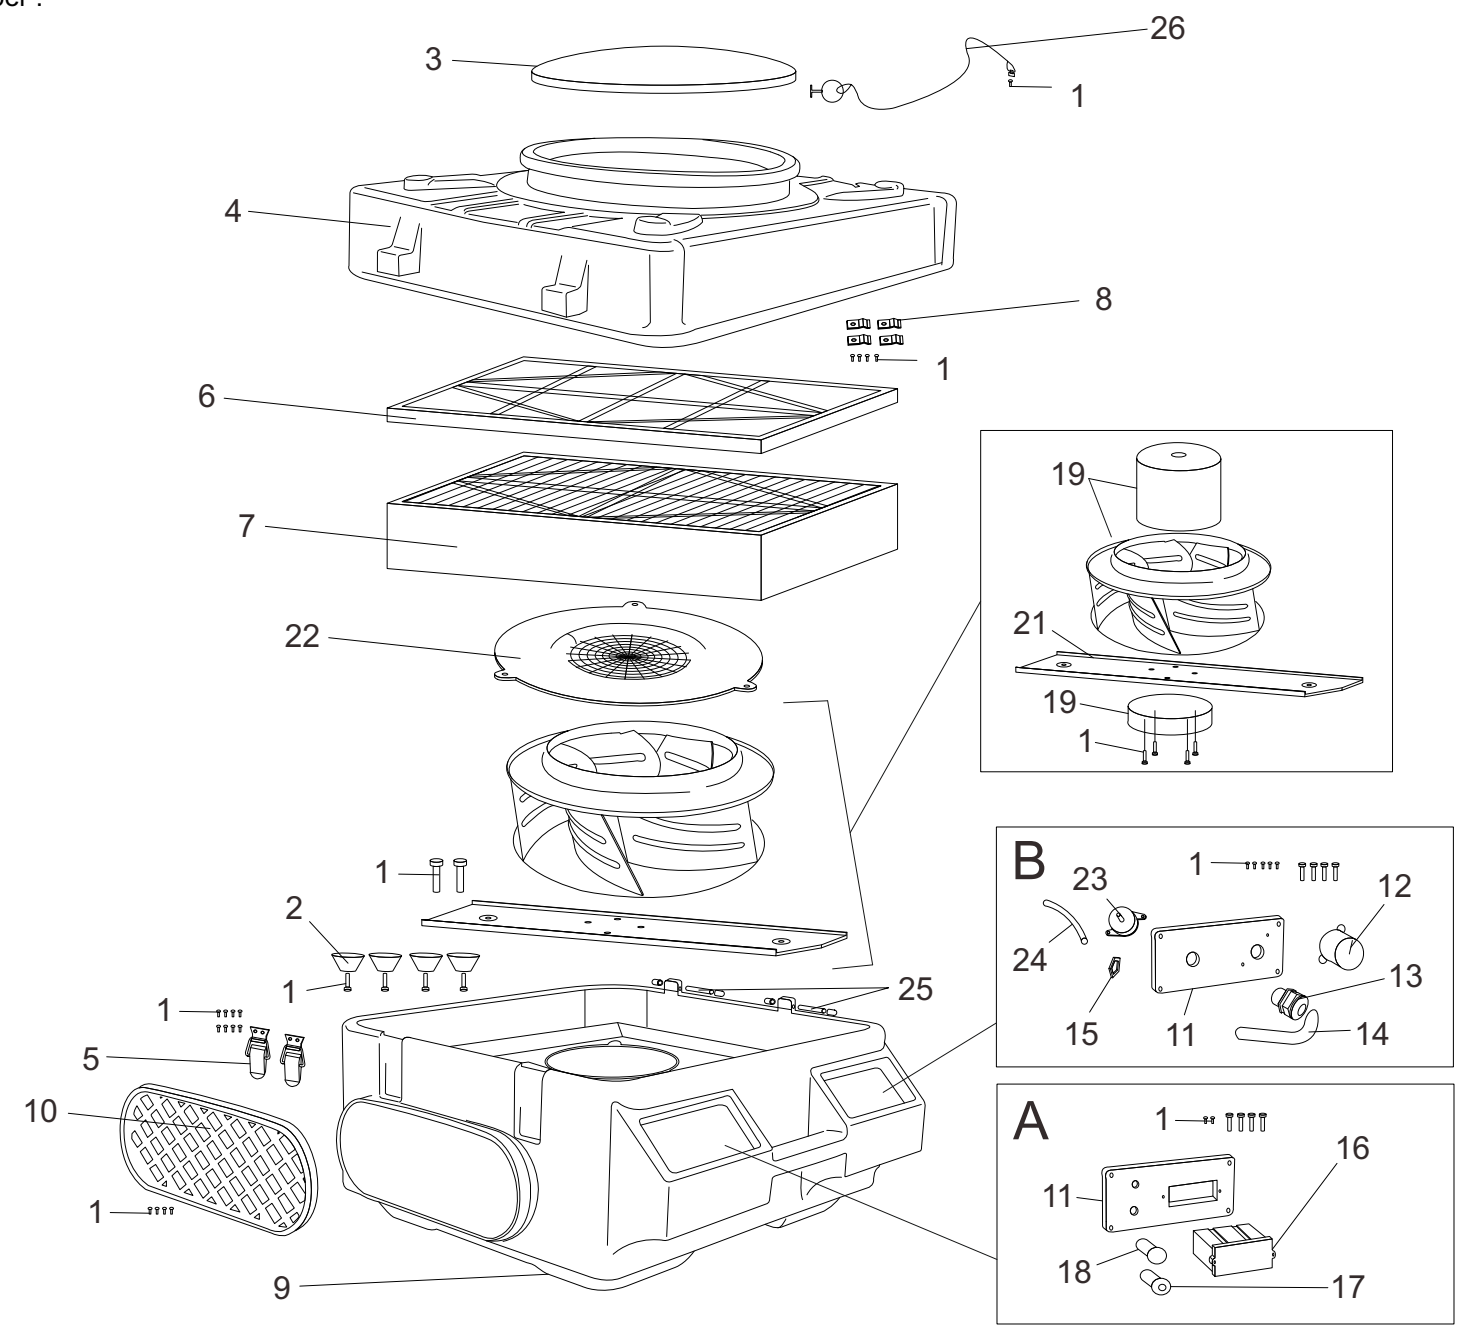

# MODEL MAS 13

UNIT 1

ILLUSTRATED SPARE PARTS

Rev. - - Jan. 2020

From Serial Number :

# MODEL MAS 13

UNIT 2

PARTS LIST

Pos.	Code N°	Description
1	4141.210	SCREW
2	4141.211	RUBBER FOOT
3	4141.212	REMOVABLE FOAM CAP
4	4141.213	UPPER HALF SHELL
5	4141.214	BUCKLE
6	4141.215	PRIMARY EFFICIENCY FILTER
7	4141.216	HIGH EFFICIENCY FILTER
8	4141.217	FIXED BUCKLE
9	4141.218	LOWER HALF SHELL
10	4141.219	LARGER AIR OUTLET
11	4141.220	SWITCH PANEL/GFCI PANEL
12	4141.221	ON/OFF ROCKER SWITCH
13	4141.222	STRAIN RELIEF
14	4141.223	POWER CORD
15	4141.224	NUT
16	4512.534	HOUR COUNTER
17	4603.654	CIRCUIT BREAKER
18	4141.227	LED
19a	4141.228	AC MOTOR - 230 V
19b	4141.236	AC MOTOR - 120 V
21	4141.230	FIXED PLATE
22	4141.231	LARGER & WIDER AIR OUTLET
23	4141.232	SWITCH KNOB
24	4141.233	PRESSURE PROBE
25	4141.234	LOOSE LEAF HINGE
26	4141.235	COVER ROPE