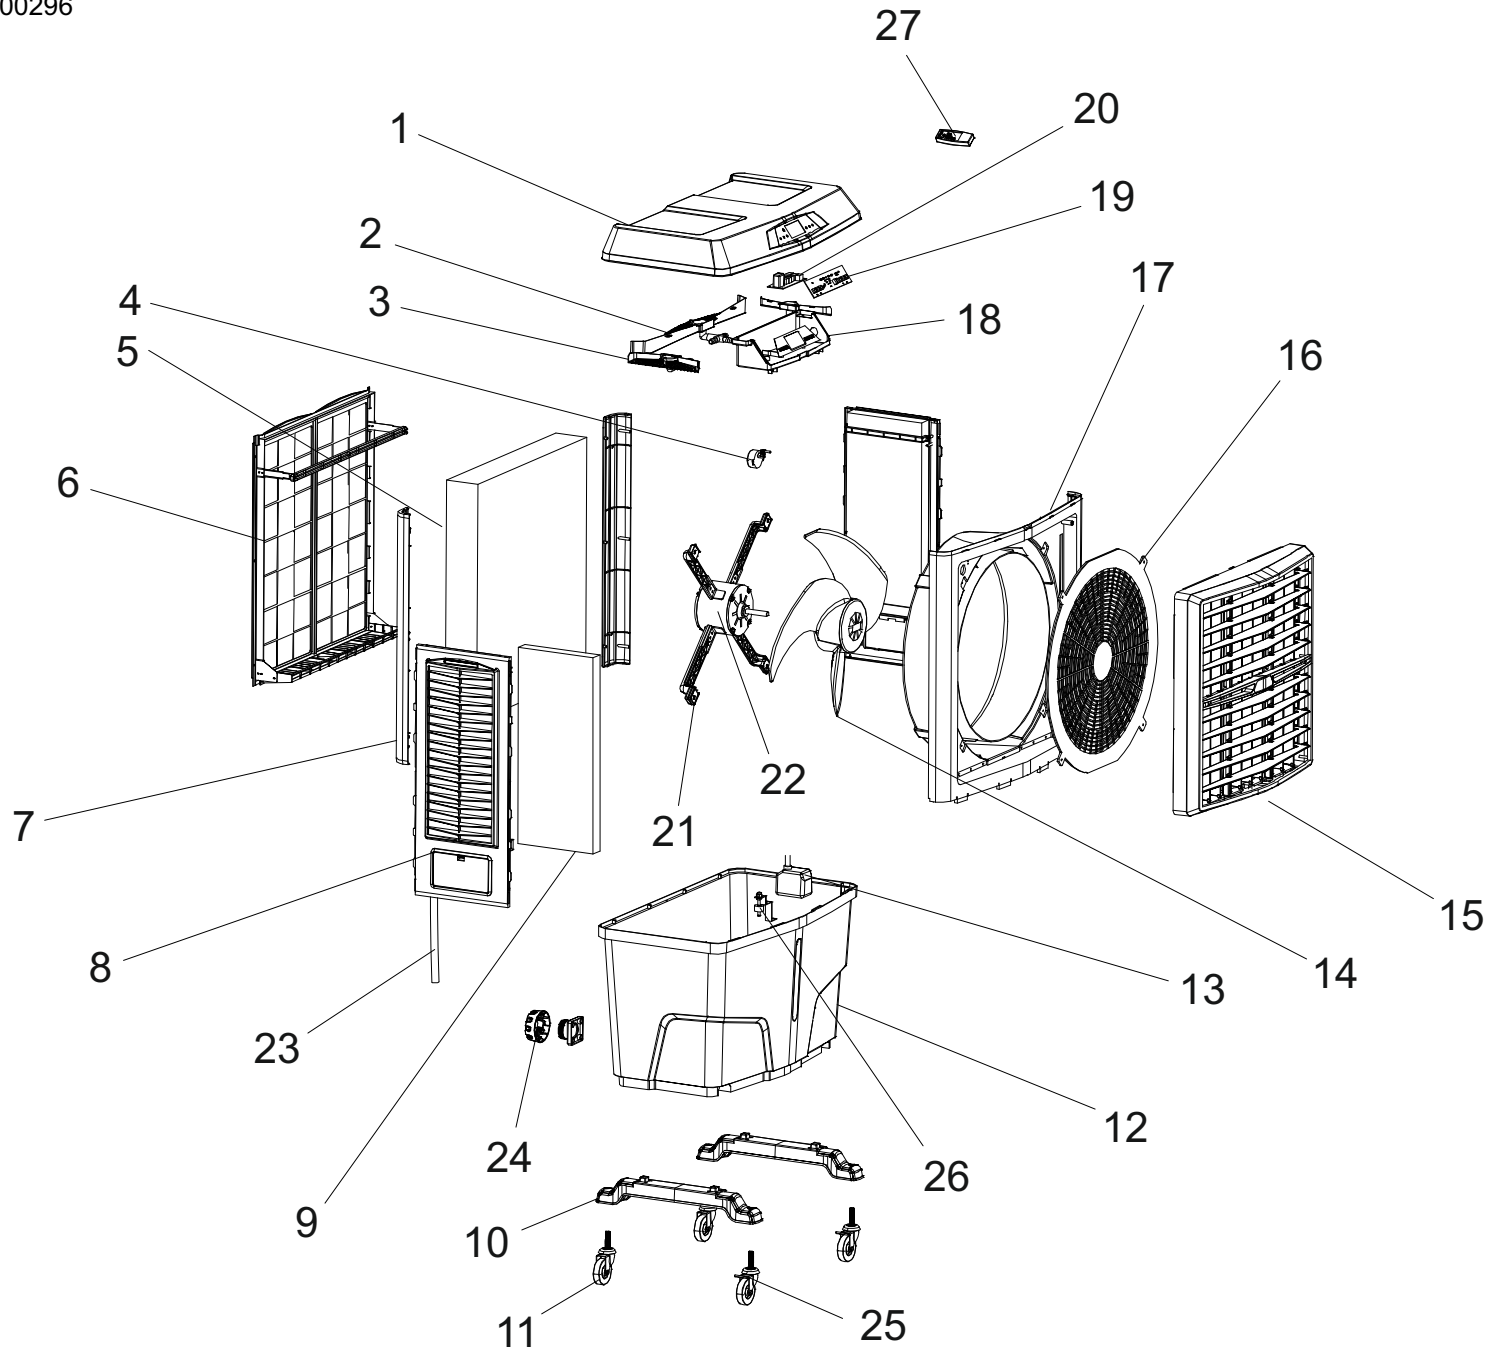

# MODEL BC 80

UNIT 1

ILLUSTRATED PARTS BREAKDOWN

From Serial Number: 76G36000296

Rev. -- Dec. 2016

# MODEL BC 80

## PARTS LIST

Pos.	Code N°	Description	Rev. - - Feb. 2017
1	4140.967	Top Cover	
2	4140.968	Rear water Distributor	
3	4140.986	Side water distributor	
4	4140.992	Swing motor	
5	4140.970	Rear Cooling pad	
6	4140.987	Rear plastic panel	
7	4140.969	Pillar	
8	4140.973	Side plastic panel	
9	4140.988	Side cooling pad	
10	4140.975	Wheels holder	
11	4140.989	Wheel	
12	4140.974	Water tank	
13	4140.980	Water pump	
14	4140.972	Fan	
15	4140.977	Louver frame & louver	
16	4140.978	Mesh Enclosure	
17	4140.979	Air hose	
18	4140.976	Control board box	
19	4140.990	Display control panel	
20	4140.991	Control panel	
21	4140.993	Motor support	
22	4140.971	Motor	
23	4140.520	Water pipe	
24	4140.521	Discharge cap	
25	4140.522	Two Wheel +Brake	
26	4140.523	Water Level Sensor	
27	4140.524	Remote Control	

## RECOMMENDED SPARE PARTS

Pos.	Code N°	Description	Rev. - - Feb. 2017
4	4140.992	Swing motor	
5	4140.970	Rear Cooling pad	
9	4140.988	Side cooling pad	
11	4140.989	Wheel	
13	4140.980	Water pump	
19	4140.990	Display control panel	
20	4140.991	Control panel	
22	4140.971	Motor	
26	4140.523	Water Level Sensor	
27	4140.524	Remote Control	