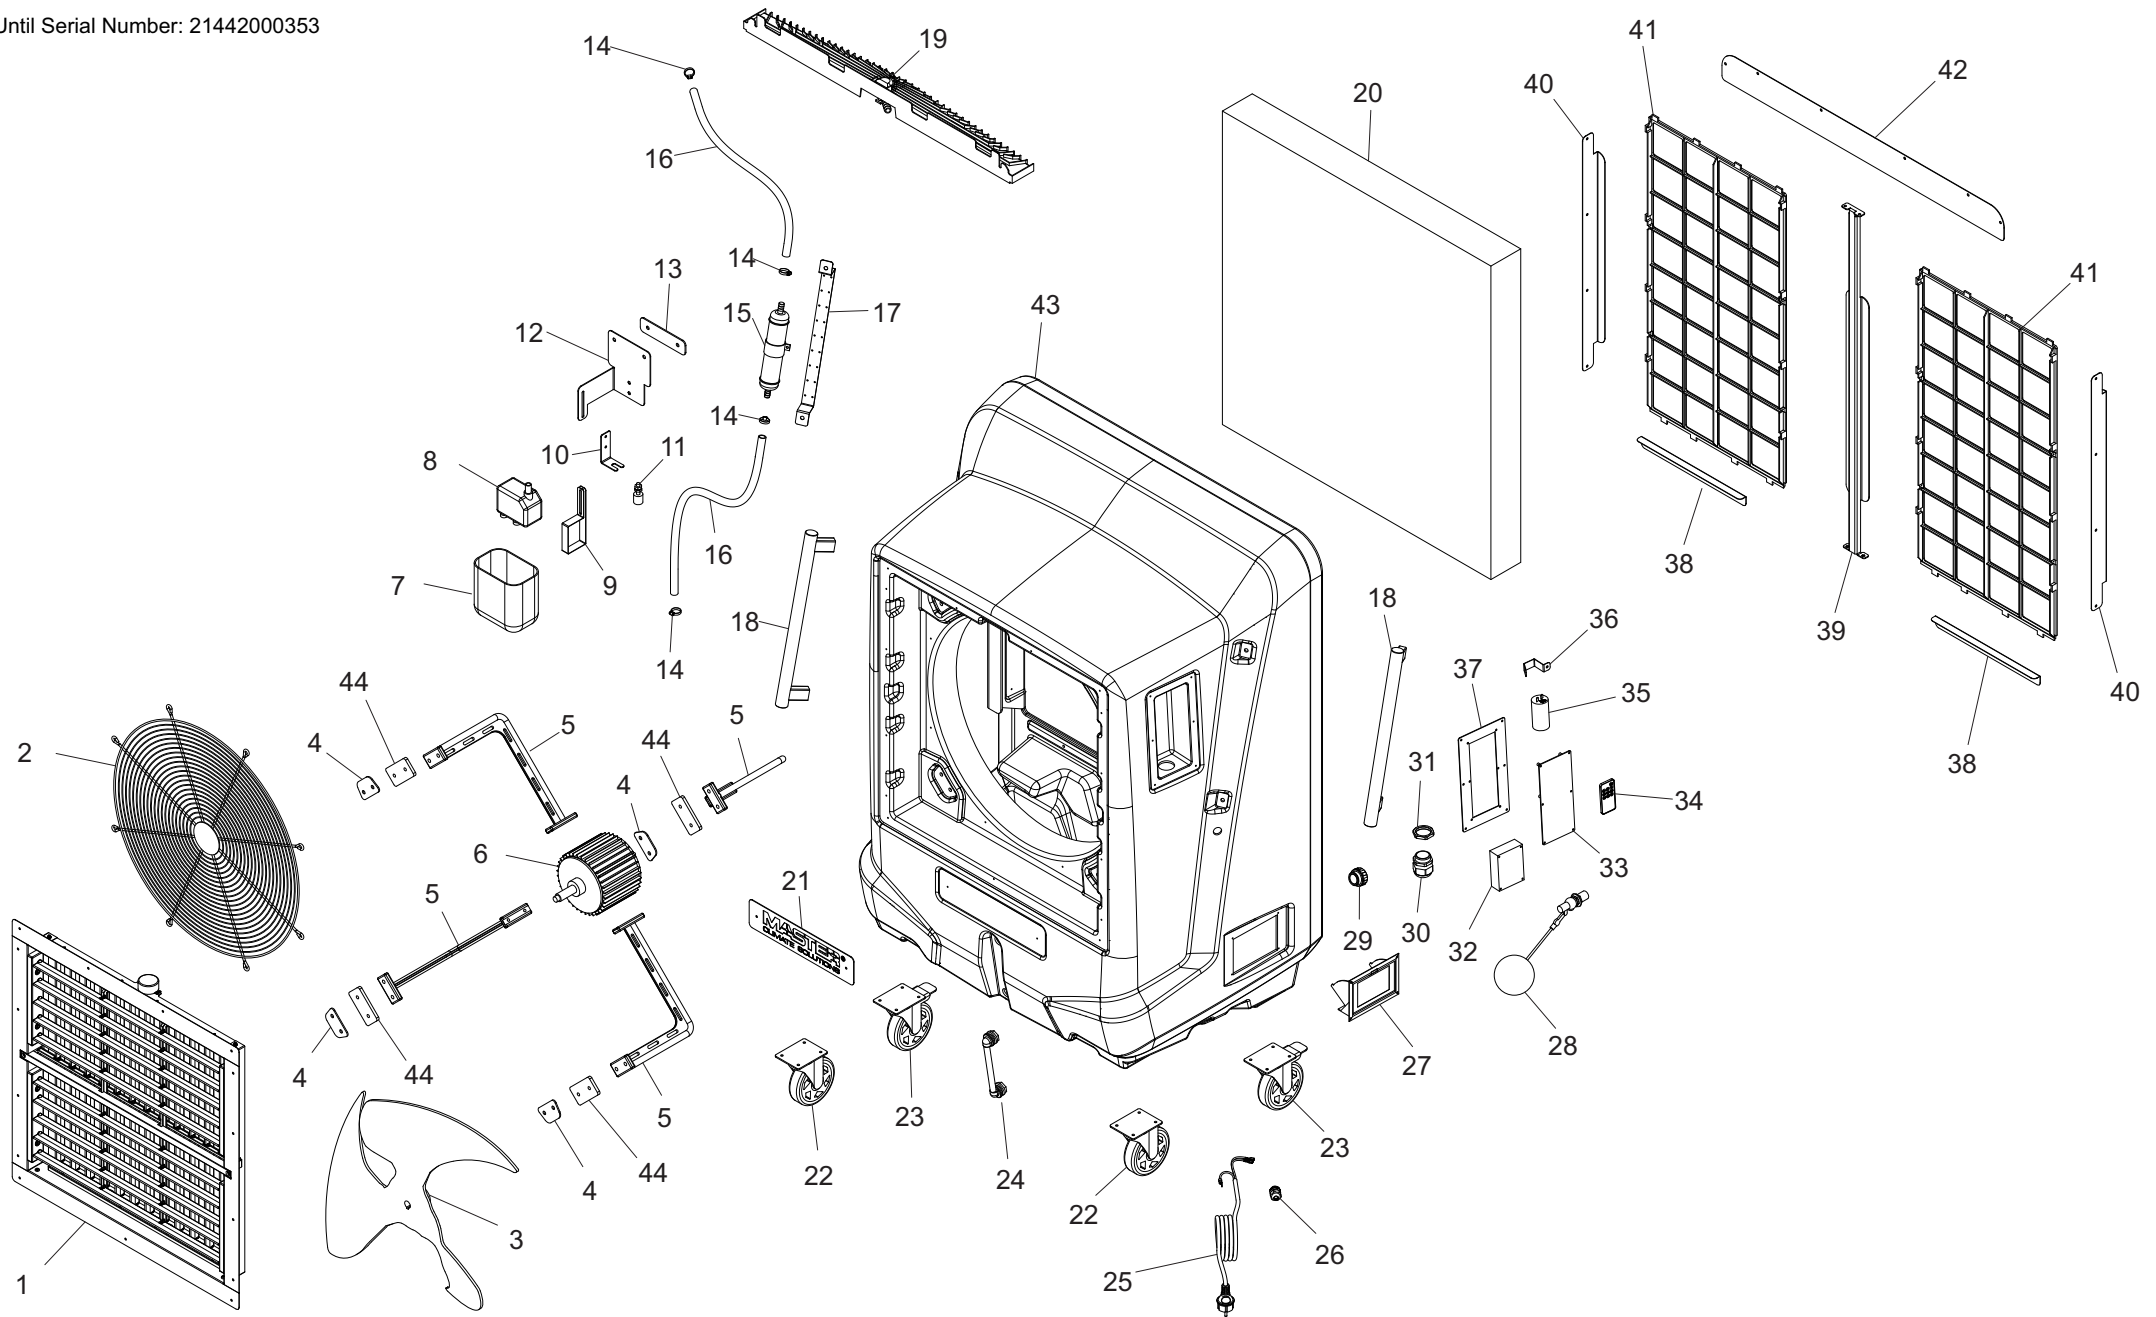

MODEL BC 121

UNIT 1

ILLUSTRATED PARTS BREAKDOWN

From Serial Number: 20441000722

Rev -- Feb. 2021

Until Serial Number: 21442000353

MODEL BC 121

UNIT 2

PARTS LIST

N°	CODE	DESCRIPTION
1	4141.208	FRONT SWING GRILLE
2	4141.366	FRONT METAL GRILLE
3	4141.195	FAN
4	4250.337	EXTERNAL MOTOR BRACKET PLATE
5	4141.198	MOTOR BRACKET
6	4141.196	MOTOR
7	4140.958	PUMP FILTER
8	4140.928	WATER PUMP
9	4250.331	WATER PUMP BRACKET
10	4141.279	WATER LEVEL SENSOR BRACKET
11	4140.954	WATER LEVEL SENSOR
12	4250.316	COMPONENTS BRACKET
13	4250.329	EXTERNAL PLATE
14	4140.929	INOX CLIP
15	4141.106	UV LAMP
16	4250.334	WATER HOSE
17	4141.284	UV LAMP BRACKET
18	4141.252	HANDLE
19	4141.197	WATER DISTRIBUTOR
20	4141.199	COOLING PAD
21	4250.336	MASTER FRONT PLATE
22	4140.917	WHEEL
23	4140.916	WHEEL + BRAKE
24	4250.413	WATER LEVEL PIPE
25	4140.939	POWER CORD
26	4034.507	STRAIN RELIEF
27	4141.178	WATER INLET CASE
28	4140.959	FLOAT VALVE
29	4250.418	DRAIN CAP
30	4511.677	STRAIN RELIEF
31	4101.228	NUT
32	4141.007	PC-BOARD
33	4141.104	DISPLAY BOARD
34	4140.962	REMOTE CONTROL
35	4141.008	CAPACITOR
36	4250.027	CAPACITOR BRACKET
37	4141.255	DISPLAY FRAME
38	4250.342	LOWER FILTER BRACKET
39	4250.338	CENTRAL FILTER BRACKET
40	4250.340	LATERAL FILTER BRACKET
41	4141.200	COOLING PAD FILTER
42	4250.343	UPPER PAD BRACKET
43	4250.322	PLASTIC BODY
44	4250.409	INTERNAL MOTOR BRACKET PLATE