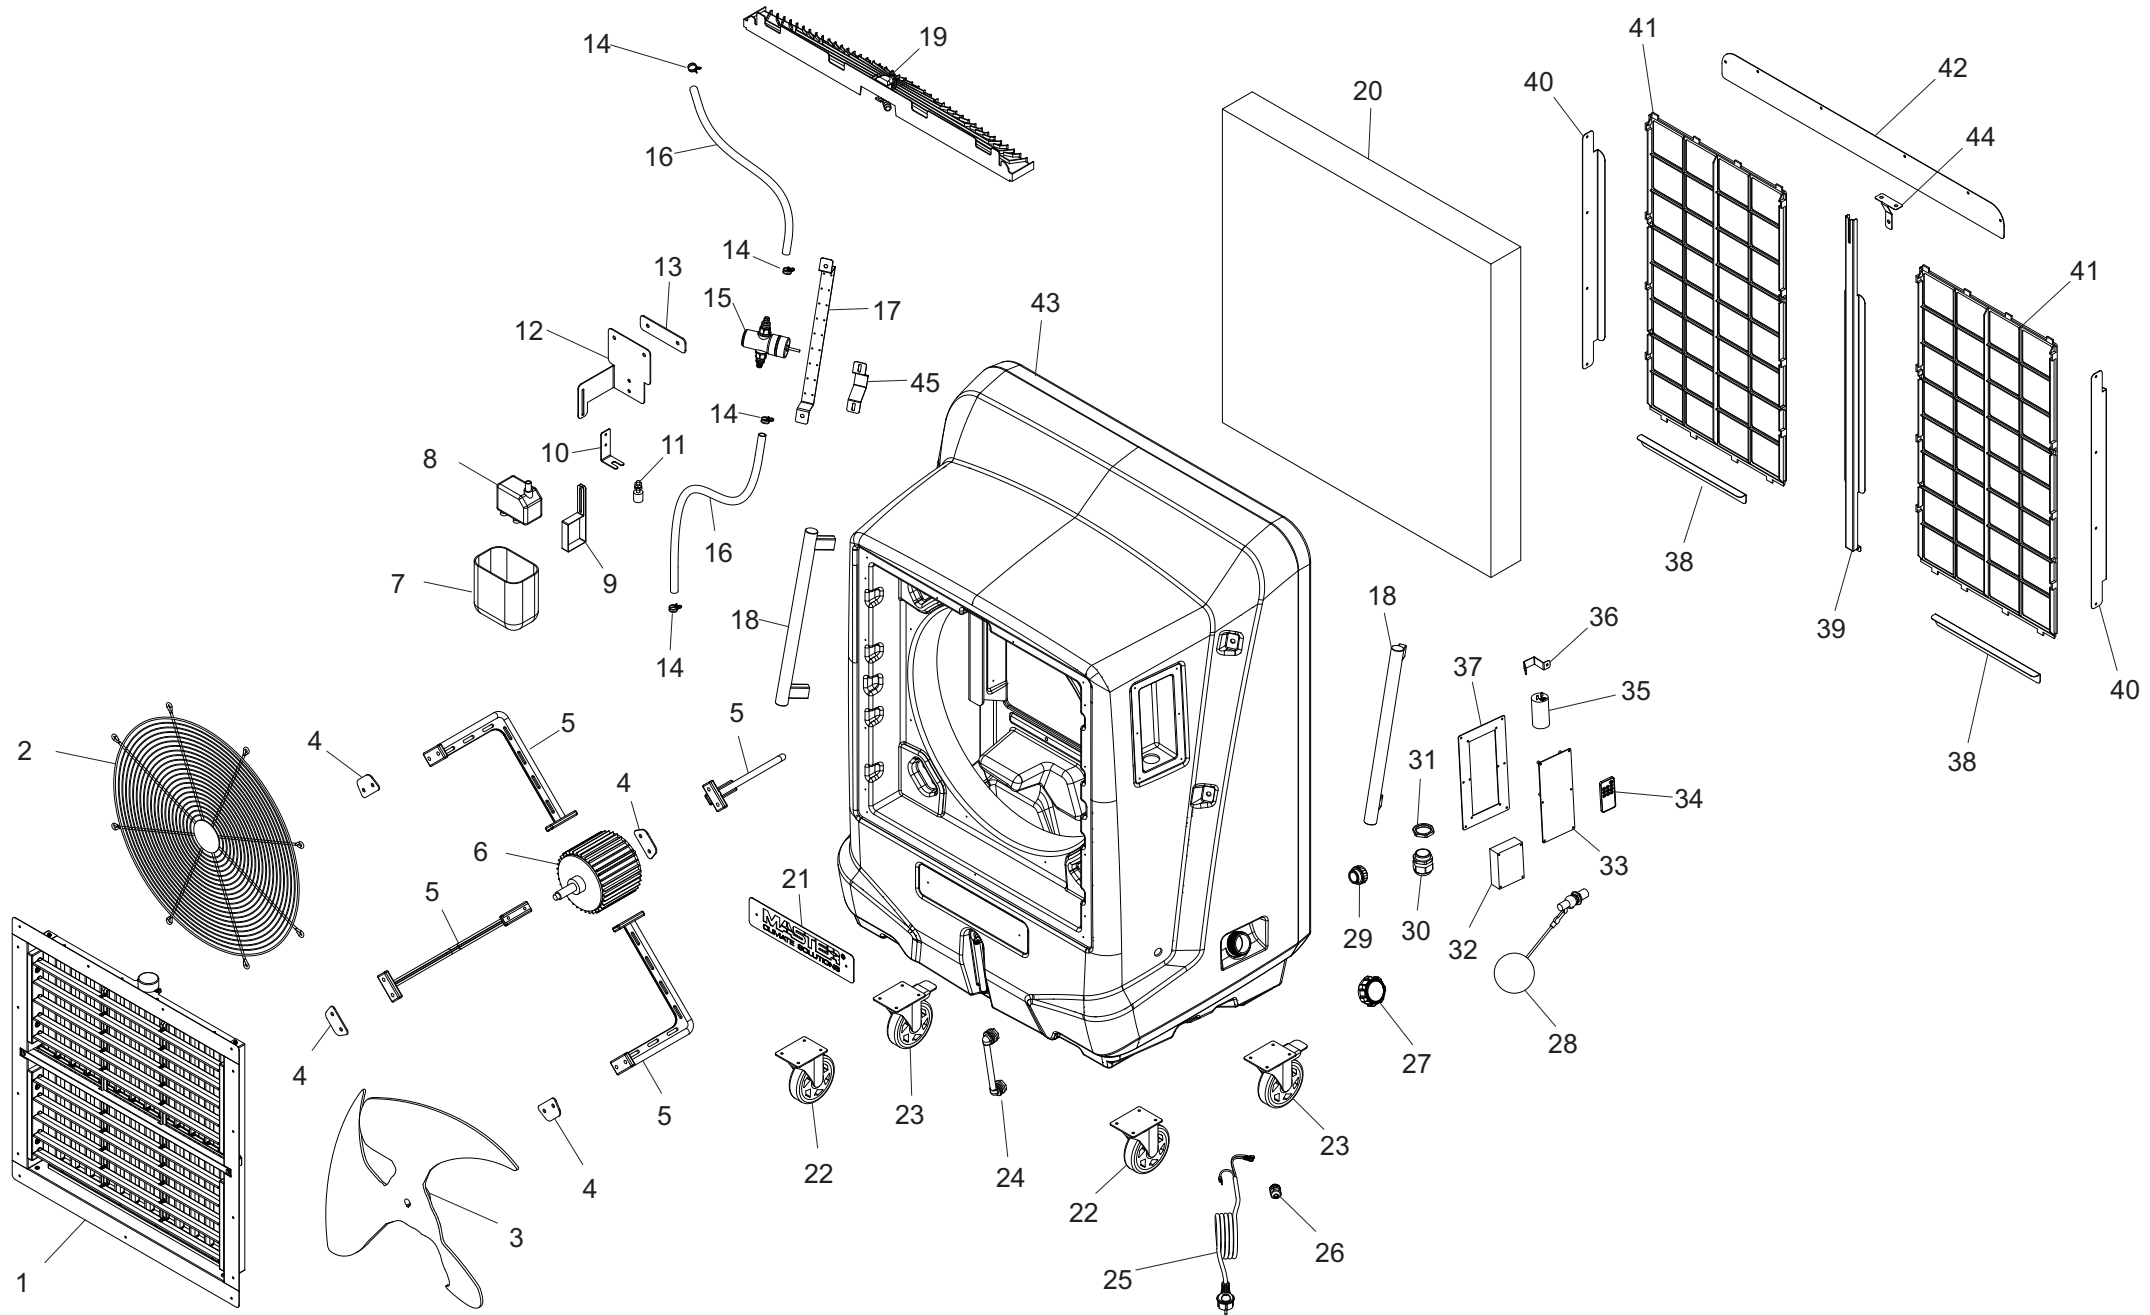

# MODEL BC 121

UNIT 1

ILLUSTRATED PARTS BREAKDOWN

From Serial Number: 21442000353

Rev. A - Jun. 2022

# MODEL BC 121

UNIT 2

PARTS LIST

N°	CODE	DESCRIPTION
1	4141.208	FRONT SWING GRILLE
2	4141.366	FRONT METAL GRILLE
3	4141.195	FAN
4	4250.337	EXTERNAL MOTOR BRACKET PLATE
5	4141.198	MOTOR BRACKET
6	4141.196	MOTOR
7	4140.958	PUMP FILTER
8	4140.928	WATER PUMP
9	4250.331	WATER PUMP BRACKET
10	4141.279	WATER LEVEL SENSOR BRACKET
11	4140.954	WATER LEVEL SENSOR
12	4250.316	COMPONENTS BRACKET
13	4250.329	EXTERNAL PLATE
14	4250.444	INOX CLIP
15	4250.427	UV LAMP
16	4250.334	WATER HOSE
17	4250.432	UV LAMP BRACKET
18	4141.252	HANDLE
19	4141.197	WATER DISTRIBUTOR
20	4141.199	COOLING PAD
21	4250.336	MASTER FRONT PLATE
22	4140.917	WHEEL
23	4140.916	WHEEL + BRAKE
24	4250.459	WATER LEVEL PIPE
25	4140.939	POWER CORD
26	4034.507	STRAIN RELIEF
27	4141.251	TANK CAP
28	4140.959	FLOAT VALVE
29	4250.418	DRAIN CAP
30	4511.677	STRAIN RELIEF
31	4101.228	NUT
32	4141.007	PC-BOARD
33	4141.104	DISPLAY BOARD
34	4140.962	REMOTE CONTROL
35	4141.008	CAPACITOR
36	4250.027	CAPACITOR BRACKET
37	4141.255	DISPLAY FRAME
38	4250.342	LOWER FILTER BRACKET
39	4250.407	CENTRAL FILTER BRACKET
40	4250.340	LATERAL FILTER BRACKET
41	4141.200	COOLING PAD FILTER
42	4250.343	UPPER PAD BRACKET
43	4250.419	PLASTIC BODY
44	4250.420	UPPER CENTRAL PAD BRACKET
45	4250.433	UV-LAMP BRACKET