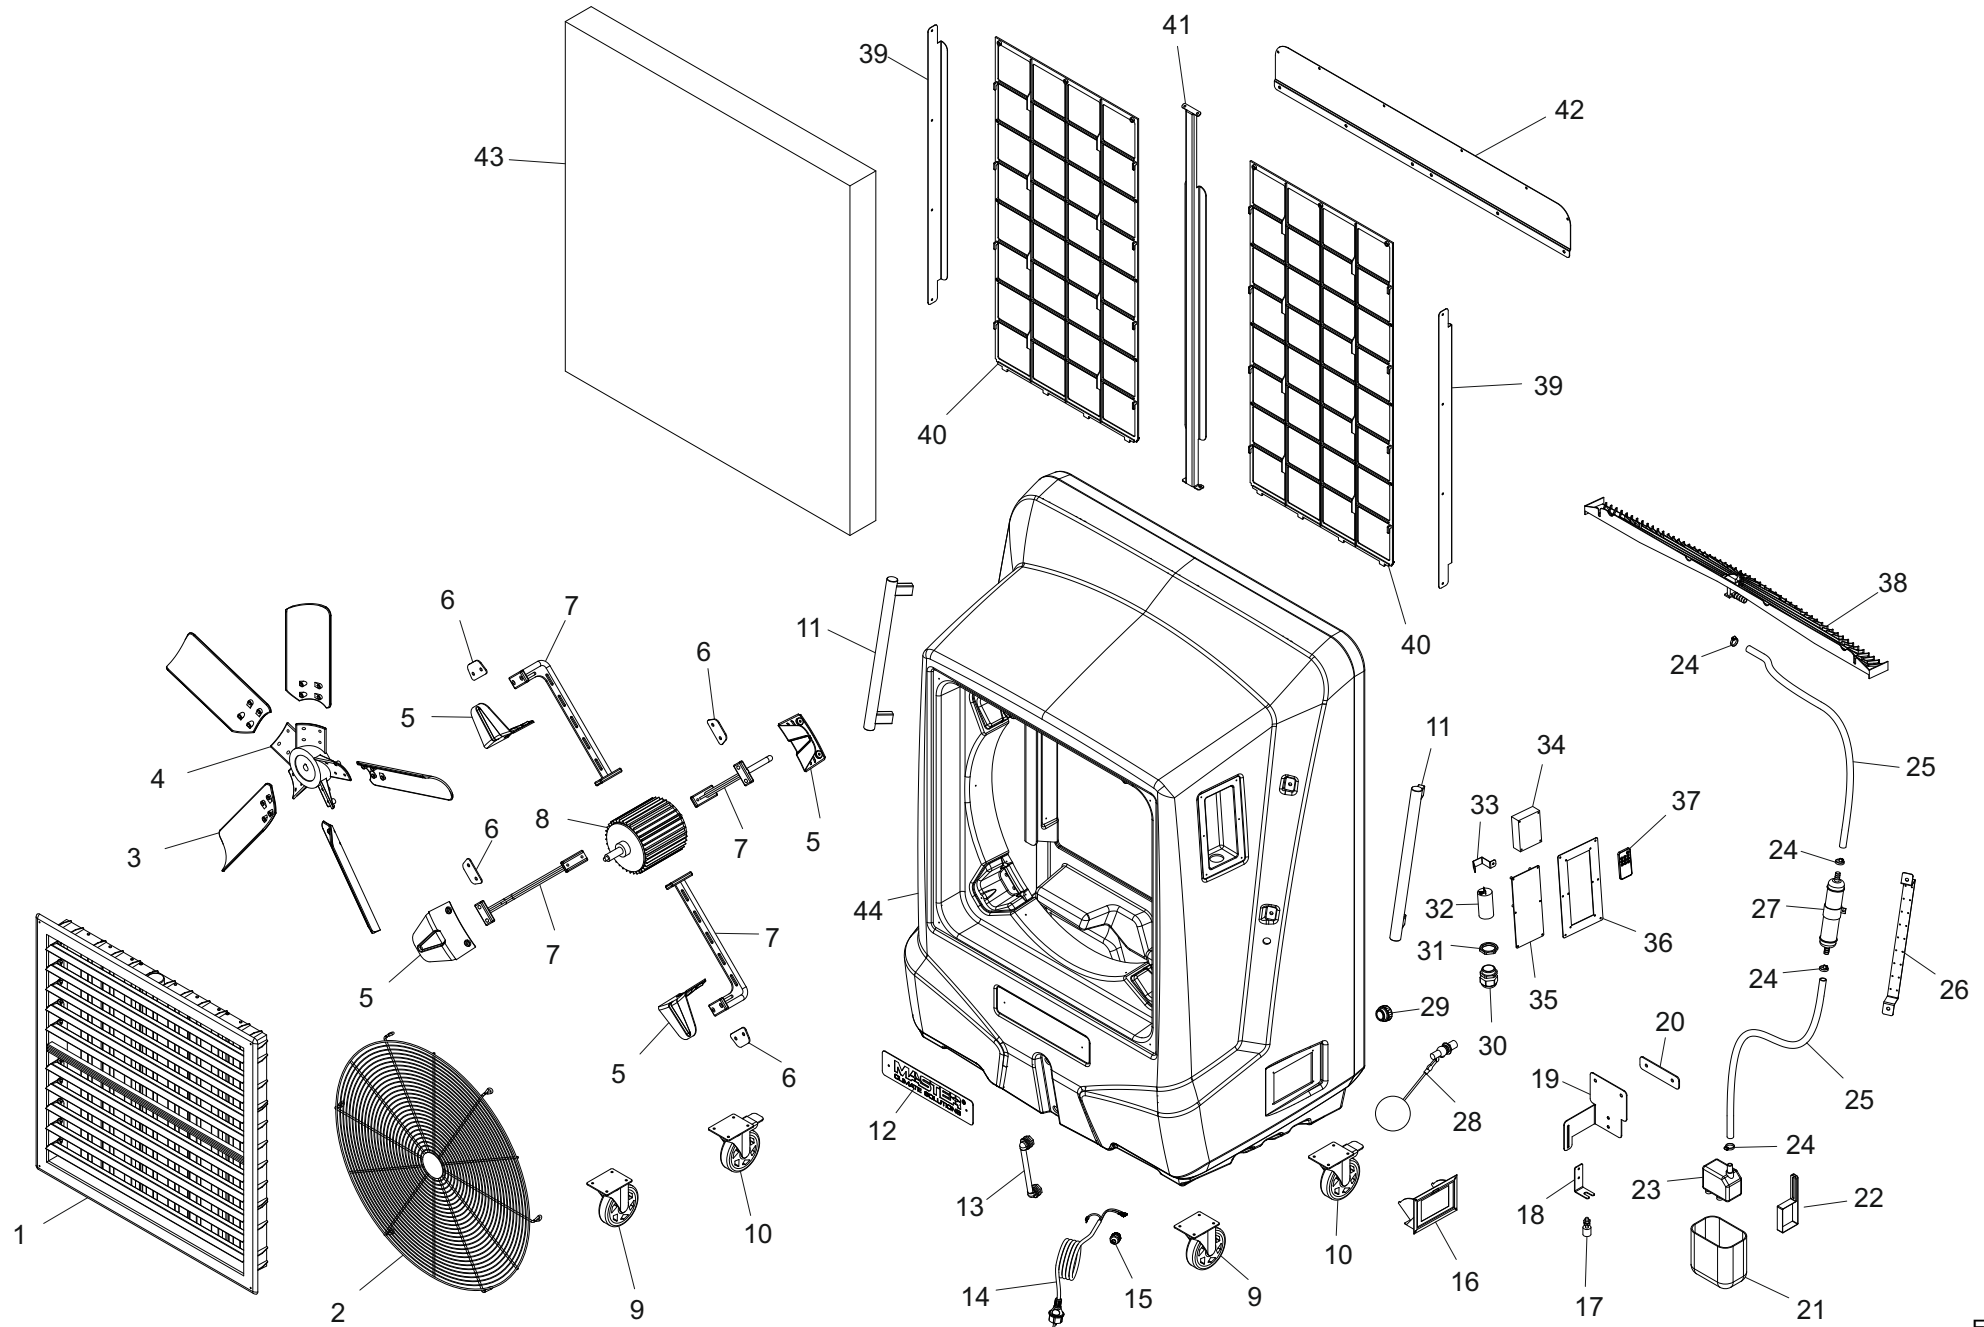

MODEL BC 221

UNIT 1

ILLUSTRATED PARTS BREAKDOWN

From Serial Number:

Rev -- Feb. 2021

ESP00583

MODEL BC 221

PARTS LIST

UNIT 2

N°	CODE	DESCRIPTION
1	4141.120	FRONT SWING GRILLE
2	4141.122	FRONT METAL GRILLE
3	4141.310	FAN BLADE
4	4141.311	FAN HUB
5	4250.335	PLASTIC COVER
6	4250.337	EXTERNAL MOTOR PLATE
7	4140.924	MOTOR BRACKET
8	4140.922	MOTOR
9	4140.917	WHEEL
10	4140.916	WHEEL+BRAKE
11	4141.252	HANDLE
12	4250.336	FRONT PLATE
13	4141.365	WATER LEVEL PIPE
14	4140.939	POWER CORD
15	4034.507	STRAIN RELIEF
16	4141.178	WATER INLET CASE
17	4140.954	WATER LEVEL SENSOR
18	4141.279	WATER LEVEL SENSOR BRACKET
19	4250.316	COMPONENTS BRACKET
20	4250.329	EXTERNAL PLATE
21	4140.958	WATER FUMP FILTER
22	4250.331	WATER PUMP BRACKET
23	4140.928	WATER PUMP
24	4140.929	INOX CLIP
25	4250.334	WATER HOSE
26	4141.284	UV LAMP BRACKET
27	4141.106	UV LAMP
28	4140.959	FLOAT VALVE
29	4141.264	DRAIN CAP
30	4511.677	STRAIN RELIEF
31	4101.228	NUT
32	4141.008	CAPACITOR
33	4250.027	CAPACITOR BRACKET
34	4141.007	PC-BOARD
35	4141.104	DIASPLAY BOARD
36	4141.255	DISPLAY FRAME
37	4140.962	REMOTE CONTROL
38	4141.124	WATER DISTRIBUTOR
39	4250.324	LATERAL FILTER BRACKET
40	4141.125	PAD FILTER
41	4250.325	CENTRAL FILTER BRACKET
42	4250.327	UPPER FILTER BRACKET
43	4140.925	COOLING PAD
44	4250.321	PLASTIC BODY