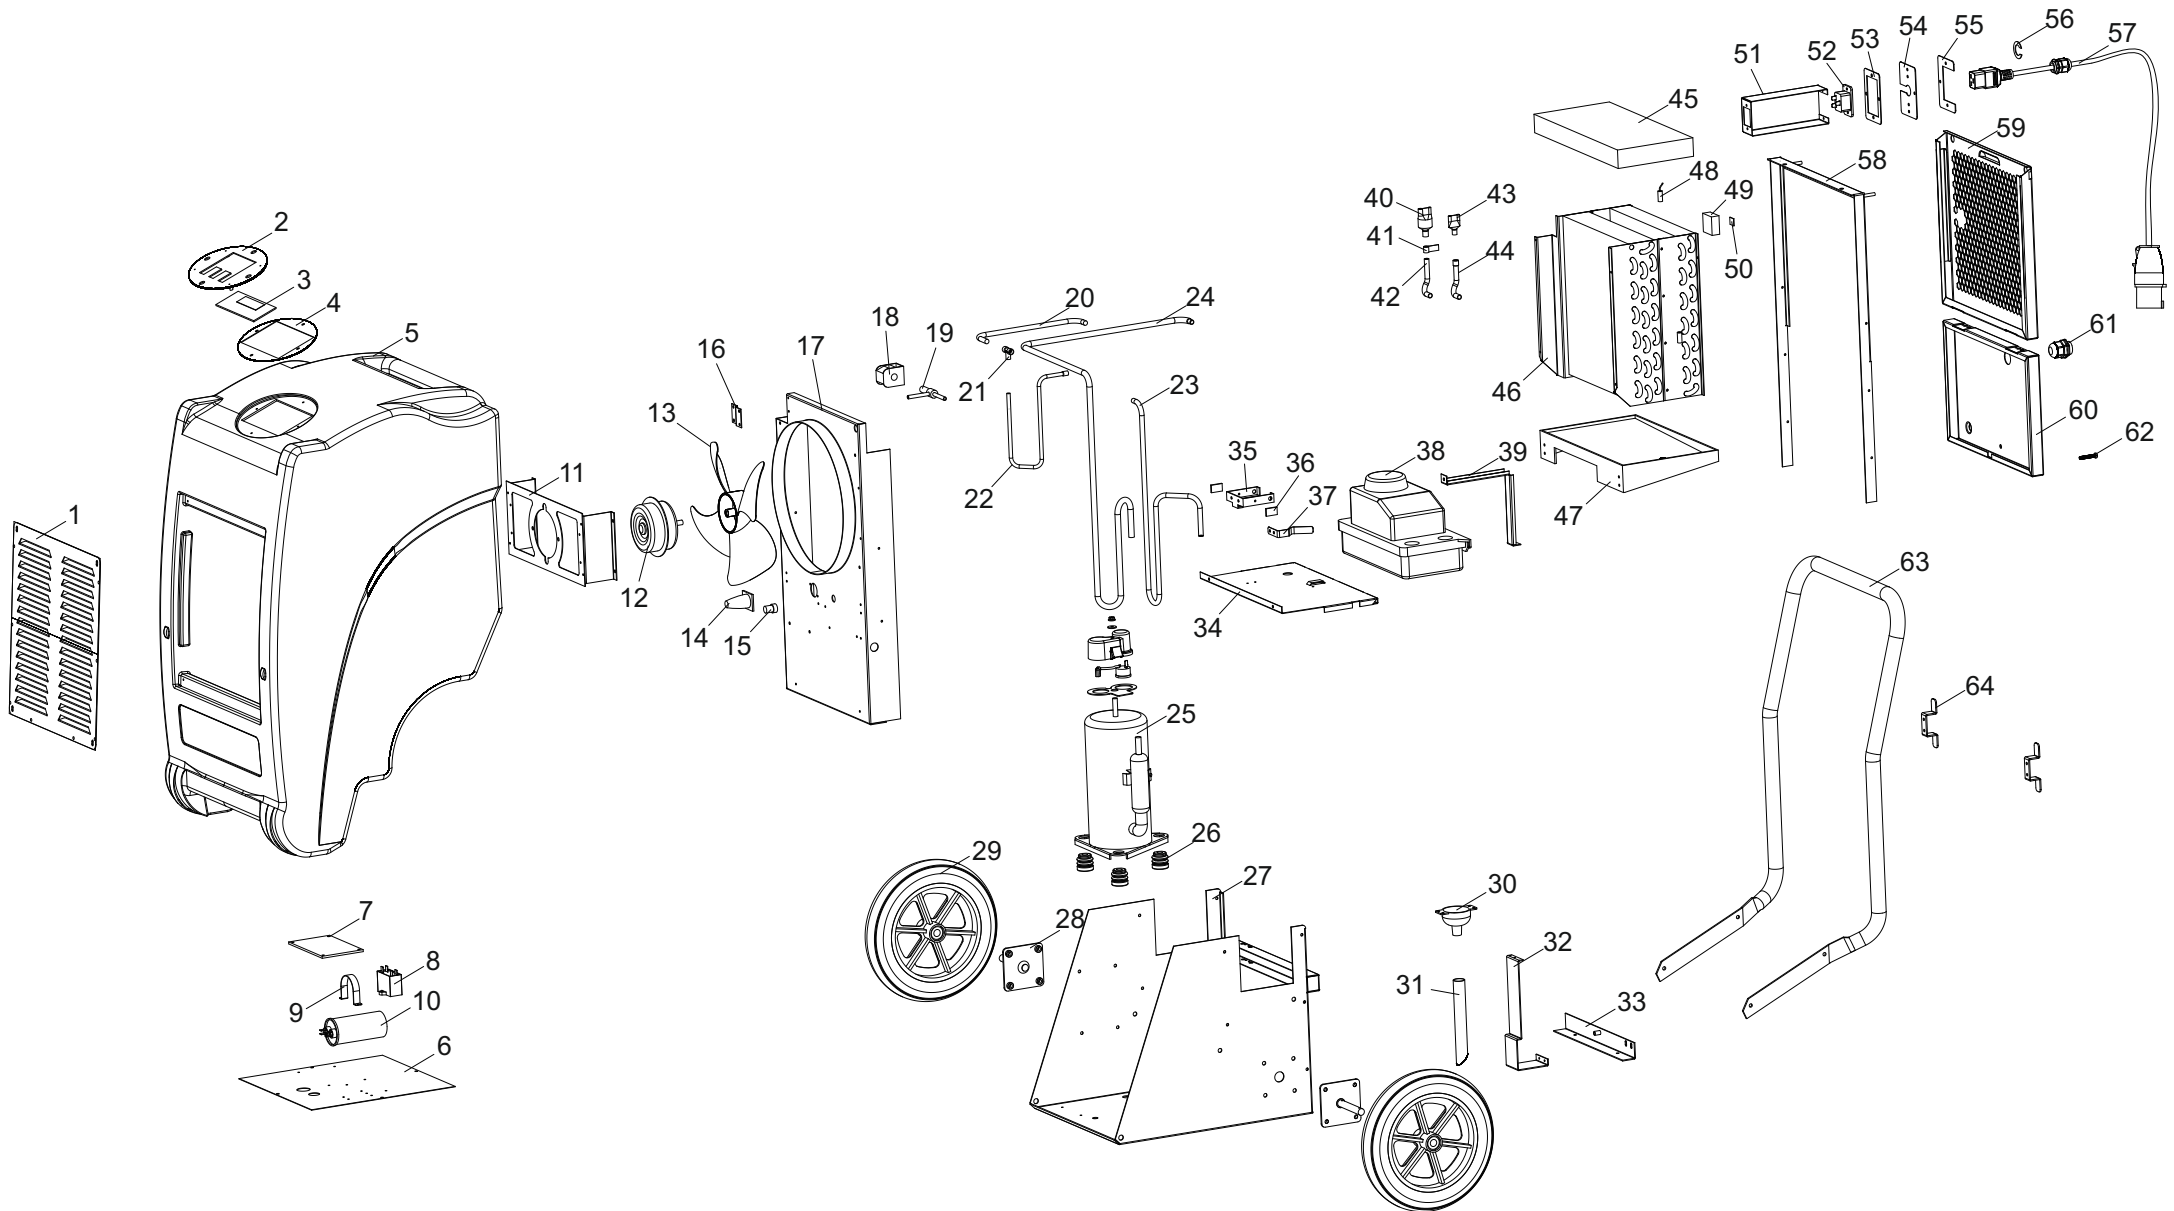

# MODEL DHP 55

UNIT 1

ILLUSTRATED PARTS BREAKDOWN

From Serial Number:

Rev -- Feb. 2021

# MODEL DHP 55

UNIT 2

PARTS LIST

N°	CODE	DESCRIPTION
1	4141.670	AIR OUTLET GRILL
2	4141.671	DISPLAY BOARD MOUNTING PLATE
3	4141.672	DISPLAY BOARD
4	4141.673	DISPLAY BOARD WATERPROOF RUBBER PAD
5	4141.674	HOUSE
6	4141.675	ELECTRICAL MOUNTING PLATE
7	4141.676	PCB BOARD
8	4141.677	FAN CAPACITOR
9	4141.678	COMPRESSOR CAPACITOR CLIPER
10	4141.679	COMPRESSOR CAPACITOR
11	4141.680	FAN MOTOR BRACKETS
12	4141.681	FAN MOTOR
13	4141.682	FAN BLADE
14	4141.683	THREE CORE PLUG
15	4141.684	FIVE CORE SOCKET
16	4141.685	SOLENOID VALVE MOUNTING PLATE
17	4141.686	MIDDLE SUPPORT BRACKET
18	4141.691	SOLENOID VALVE
19	4141.692	SOLENOID VALVE BODY
20	4141.693	FITTING-HIGH PRESSURE PIPE 1
21	4141.694	FITTING-TEE 1
22	4141.695	FITTING-CONNECTING PIPE
23	4141.696	FITTING-HIGH PRESSURE PIPE 2
24	4141.697	FITTING-LOW PRESSURE PIPE
25	4141.698	COMPRESSOR
26	4141.699	COMPRESSOR BRACKET
27	4141.700	CHASIS
28	4141.701	RUBBER WHEEL
29	4141.702	AXLE CLIPPER
30	4141.703	DRAIN BASIN
31	4141.704	SHORT WATER HOSE
32	4141.705	BRACKET
33	4141.706	BRACKET MOUNTING PLATE
34	4141.707	WASHER-DRAIN TANK
35	4141.708	WATER FULL SWITCH MOUNTING PLATE
36	4141.709	WATER FULL SWITCH
38	4141.710	DRAIN PUMP
39	4141.711	DRAIN PUMP CLIPER
40	4141.712	FILTER
41	4141.713	LABEL - FIRE WARNING
42	4141.714	FITTING - OUTLET PIPE
43	4141.715	FITTING - TEE II
44	4141.716	FITTING - INLET PIPE
45	4141.717	GASKET-EVAPORATE
46	4141.718	HEAT EXCHANGE ASSY.
47	4141.719	DRAIN WATER TRAY
48	4141.720	DEFROST SENSOR
49	4141.721	SENSOR BOX
50	4141.722	HUMIDITY SENSOR