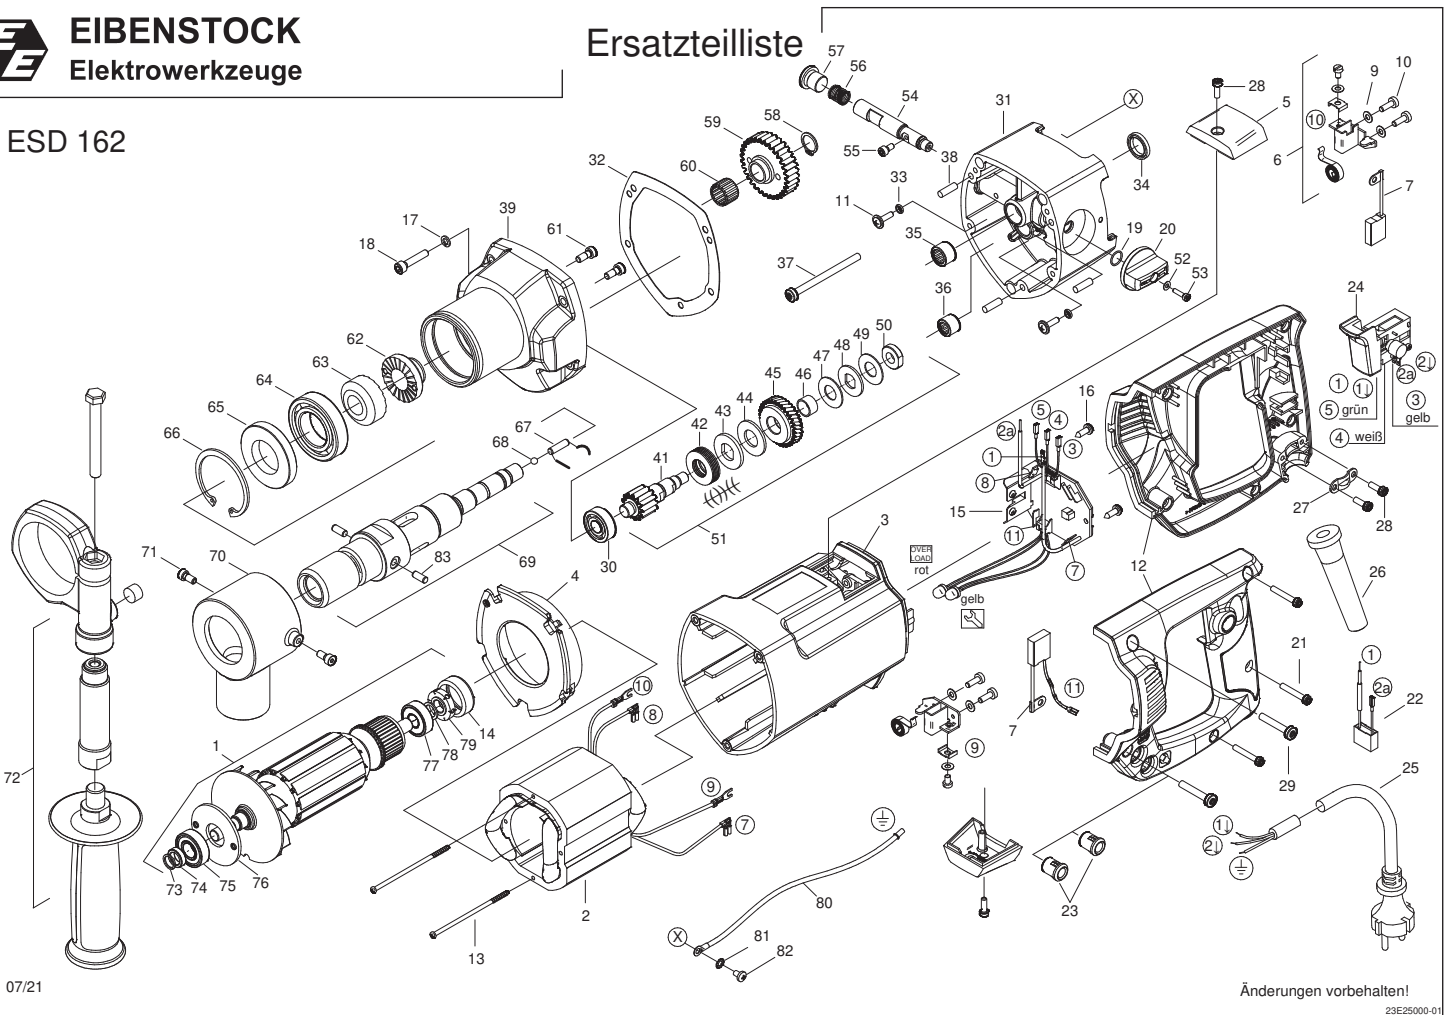

ESD 162

Ersatzteilliste

07/21

Änderungen vorbehalten!

23E25000-01

03E25000

ESD 162 - 230V

Version:

02

Dated: 19.12.2022

Pos.	Description	Item No.	pc.
1	Rotor, compl. 230V	73E25100	1
2	Stator, compl. 230V	73E25150	1
3	Motor housing	73E31200	1
4	Air guiding ring	73E31145	1
5	Cover pair	73E3121U	1
6	Brush holder, compl.	7321722S	2
7	Carbon brush set	73E31220	1
9	Spring washer 4	80201385	4
10	Screw M4x12	80201180	4
11	Screw M4x14	80201457	2
12	Handle pair	73E3126U	1
13	Screw 3x78	80201234	2
14	Bearing cap	83000031	1
15	Printed circuit board 230V	73E25280	1
16	Screw 4,2x13	80201270	2
17	Spring lock washer 5	80201302	4
18	Screw M5x25	80201127	4
19	O-ring 12x2,5	83000176	1
20	Switch button	73E25540	1
21	Screw 4x25	80201412	3
22	Capacitor	73E31305	1
23	LED holder	80601153	2
24	Switch	80600512	1
25	Connecting cable 3x1,5mm² 5m	80600464	1
26	Cable grommet	83000004	1
27	Wire locking flange	85000020	1
28	Screw 4x12	80201413	4
29	Screw 5x30	80201411	2
30	Grooved ball bearing 6000	80410020	1
31	End shield of gearing	73E2561A	1
32	Gearbox seal	82000444	1
33	O-ring 3,68x1,78	83000019	2
34	Shaft seal 15x21x3	83000179	1
35	Needle sleeve HK1210B	80420131	1
36	Needle sleeve DL0810	80420111	1
37	Screw 5x60	80201484	3
38	Parallel pin 5x12	80200574	3
39	Gearbox housing	73E25400	1
41	Clutch shaft	73E25490	1
42	Disc spring 28x14,2x1,25	80200715	6

Pos.	Description	Item No.	pc.
43	Driving washer	73430499	1
44	Brass washer 28,5x14,1x2	85000084	1
45	Clutch wheel	73E25550	1
46	Cylinder bearing 1208 T	80420240	1
47	Bronze disc 25x12,1x1	85000083	1
48	Driving washer	73116496	1
49	Disc spring 25x12,2x0,9	80200710	1
50	Nut M10x1	73211497	1
51	Clutch, compl.	73E25493	1
52	Washer 3,2	80201370	1
53	Screw M3x12	80201149	1
54	Shaft	73E25527	1
55	Screw M4x8	80201550	1
56	Compression spring	80200719	1
58	Retaining ring 14x1	80201318	1
59	Spindle wheel	73E25430	1
60	Needle cage K14x18x13	80420161	1
61	Screw M5x12	80201230	2
62	Ring gear 1	73E25570	1
63	Ring gear 2	73E25560	1
64	Grooved ball bearing 60/28 2RS	80410155	1
65	Sealing washer	73E25426	1
66	Retaining ring J52x2	80201392	1
67	Parallel pin 5x18	80200619	1
68	Ball	80410081	1
69	Work spindle	73E25420	1
70	Suction	73E25980	1
71	Spring loaded thrust pad	85000331	2
72	Side handle, compl.	73E31695	1
73	Circlip SW10	80200742	1
74	Sealing bush 10x15x5	73334435	1
75	Grooved ball bearing 6001 2RS	80410032	1
76	Bearing disc	85000027	1
77	Grooved ball bearing 6000 2Z	80410021	1
78	Seal ring 10x14x1	83000507	1
79	Magnetic ring 24x10x6	73641325	1
80	Ground wire	73E25185	1
81	Tooth lock washer 4,3	80200752	1
82	Screw M4x5	80201448	1
83	Parallel pin 5x12	80200574	2