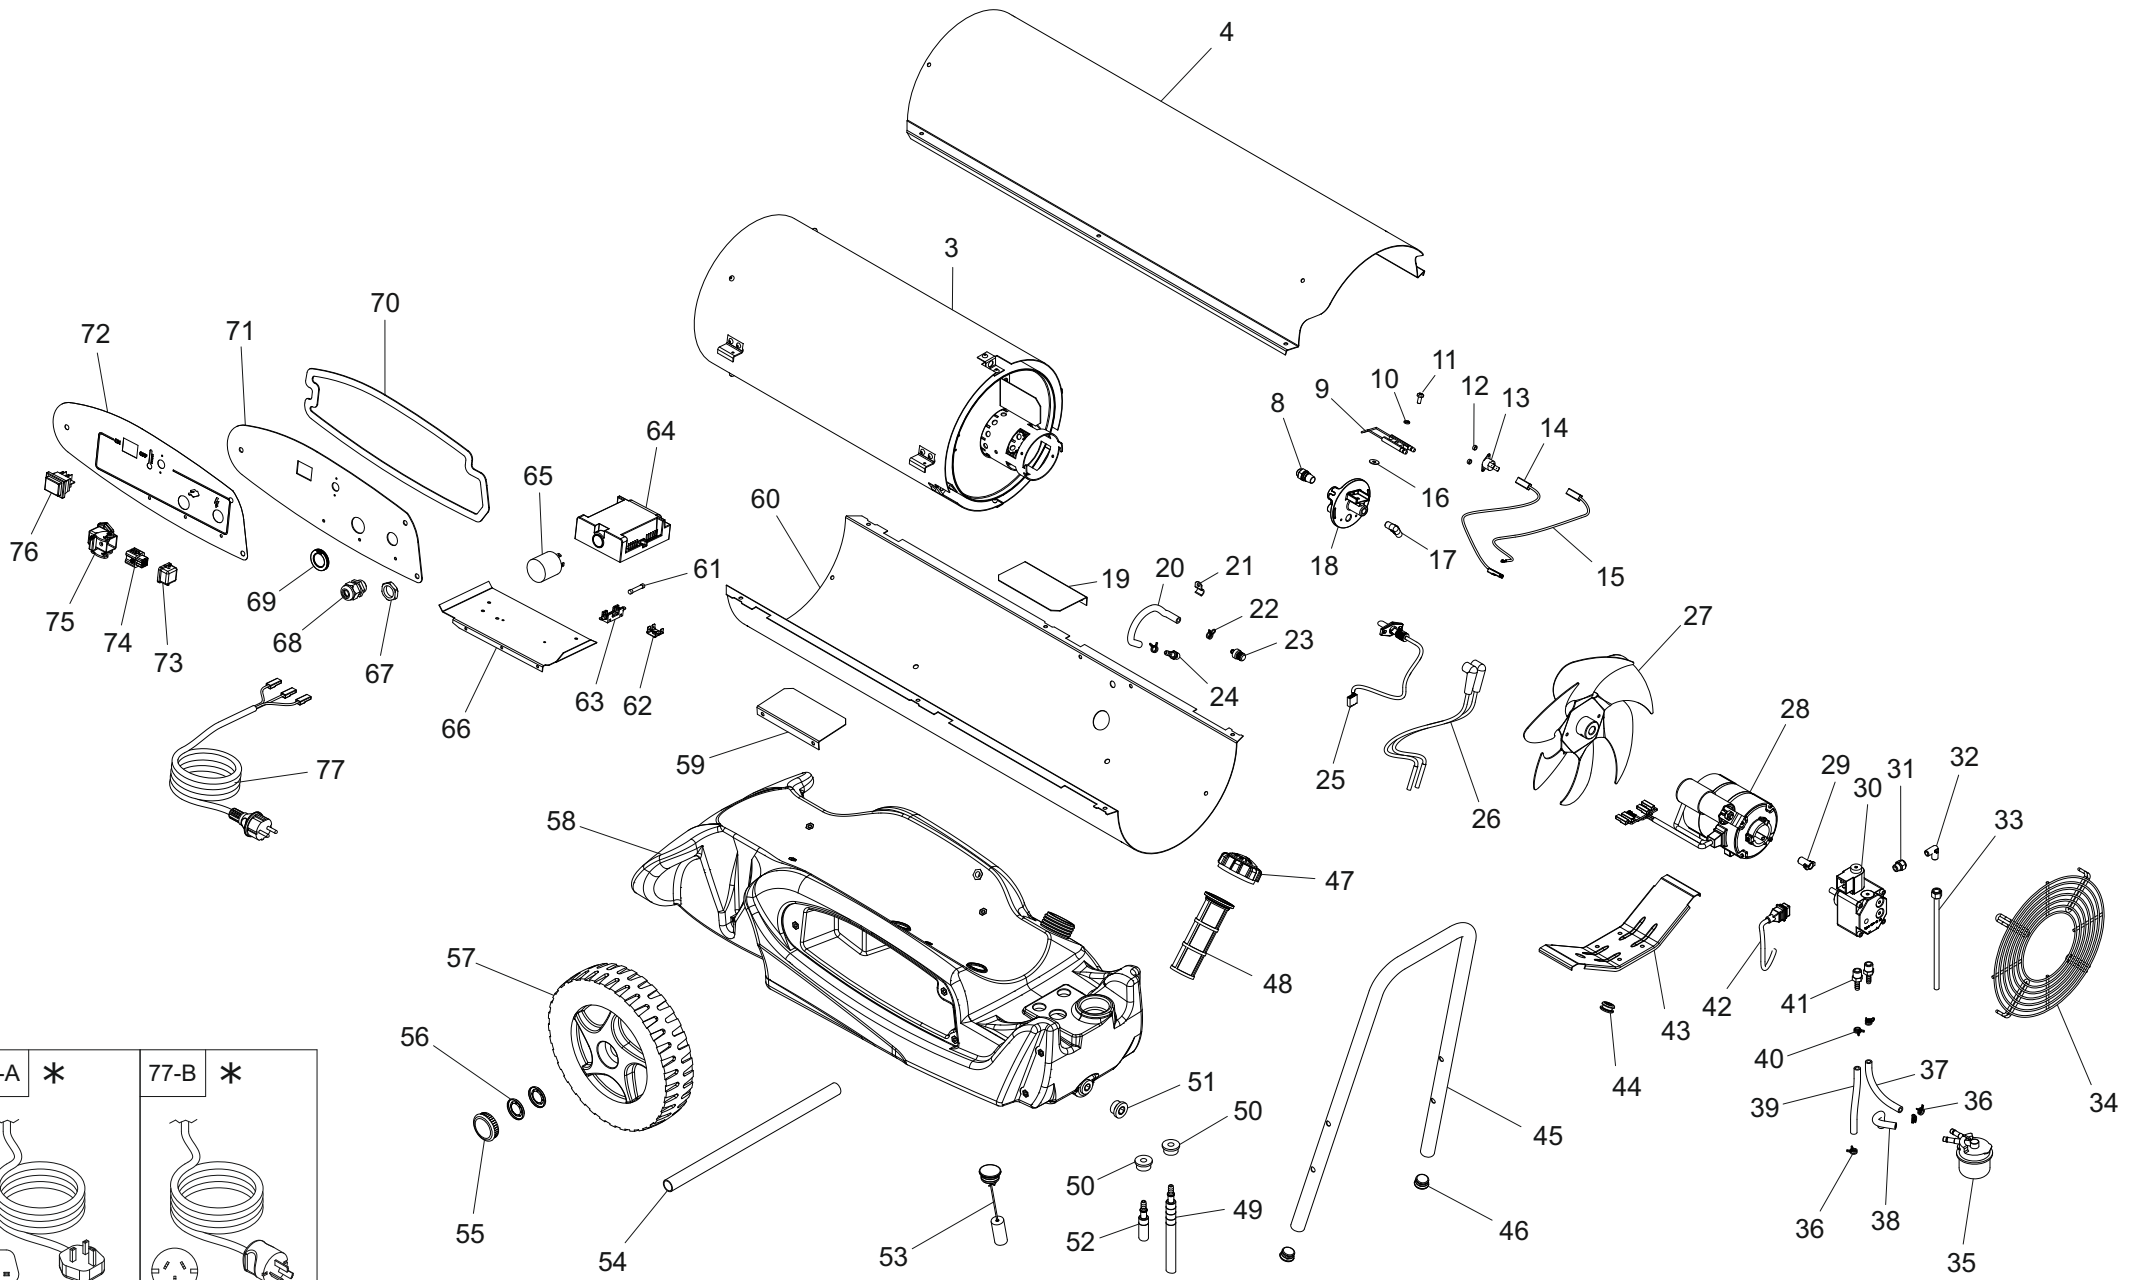

MODEL B 180 - 220-240 V / 50 Hz

UNIT 1

ILLUSTRATED PARTS BREAKDOWN

From Serial Number: 06837000522

Rev.F - Mar. 2017

77-A *	77-B *
POWER CORD UK (type G)	POWER CORD New ZL (type I)

Pos.	Code NR	Description
3	4033.316	COMBUSTION CHAMBER
4	4033.016	UPPER SHELL
8	4100.809	NOZZLE
9	4033.123	BIFILAR ELECTRODE
10	4110.393	ELASTIC WASHER
11	4160.601	SCREW
12	4032.692	SPACER
13	4032.883	SAFETY THERMOSTAT
14	4111.087	THERMOSTAT WIRE
15	4032.946	THERMOSTAT WIRE
16	4110.394	FIBER WASHER
17	4033.198	90° CONNECTION
18	4033.042	COMBUSTION HEAD
19	4033.028	AIR FLAP
20	4110.032	RUBBER PIPE
21	4034.368	CLIP
22	4100.810	CLAMP
23	4260.246	BREATHE VALVE
24	4034.390	STRAIGHT CONNECTION
25	4032.776	PHOTOCELL
26	4032.885	HIGH TENSION WIRES
27	4032.814	FAN
28	4033.219	MOTOR
29	4111.081	MOTOR COUPLING
30	4111.042	FUEL PUMP
31	4161.501	STRAIGHT CONNECTION
32	4033.198	90° CONNECTION
33	4033.187	OIL PIPE
34	4032.836	GRILLE
35	4260.107	FUEL FILTER
36	4100.810	CLAMP
37	4033.269	RUBBER PIPE
38	4033.268	RUBBER PIPE
39	4110.032	RUBBER PIPE
40	4100.810	CLAMP
41	4032.906	STRAIGHT CONNECTION
42	4032.342	ELECTROVALVE WIRE
43	4032.835	MOTOR SUPPORT
44	4032.947	WIRE PROTECTION