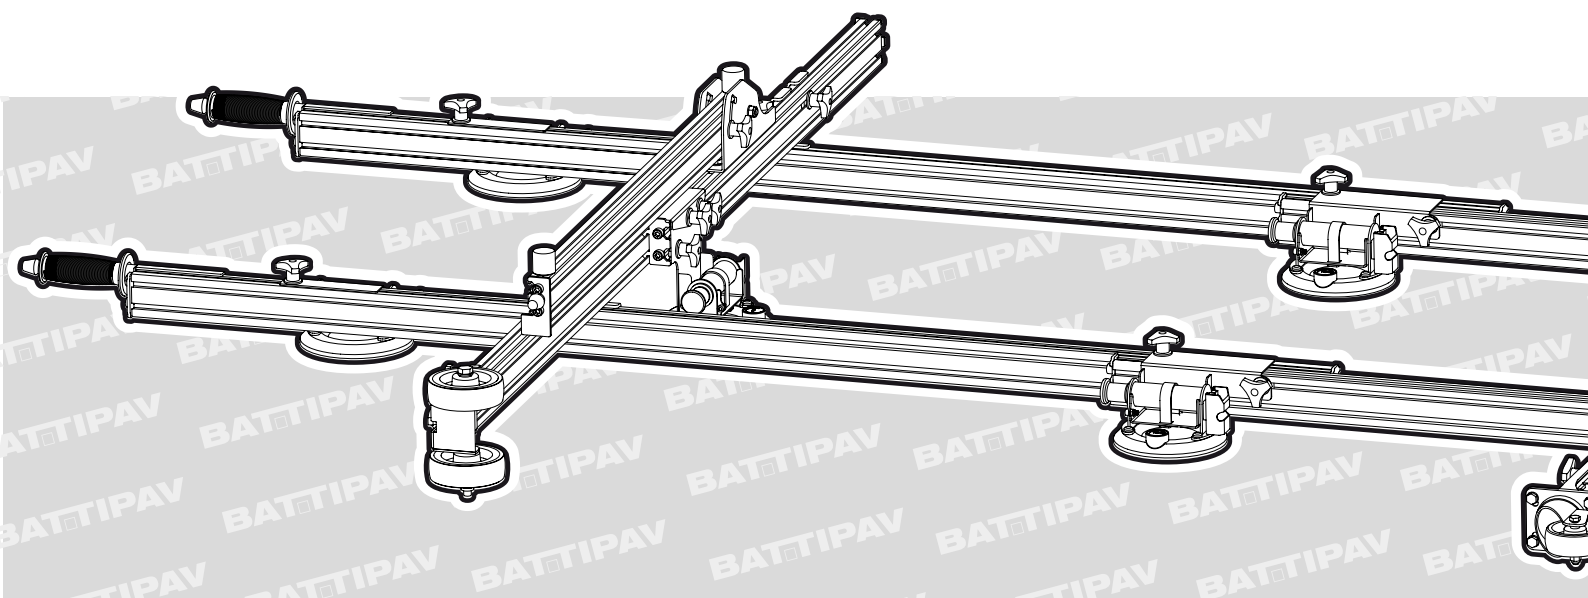

AGILE system

IT

ISTRUZIONI PER L'USO DEL
AGILE SYSTEM V2 SOLLEVATORE GRANDI FORMATI

GB

INSTRUCTIONS FOR USE OF THE
AGILE SYSTEM V2 LARGE FORMAT LIFTER

Manual Video

IMPORTANT!

This product is composed of the following modules:
11001/1 + 11006/1 + 11002/1 + 110015/1 + 11003/1